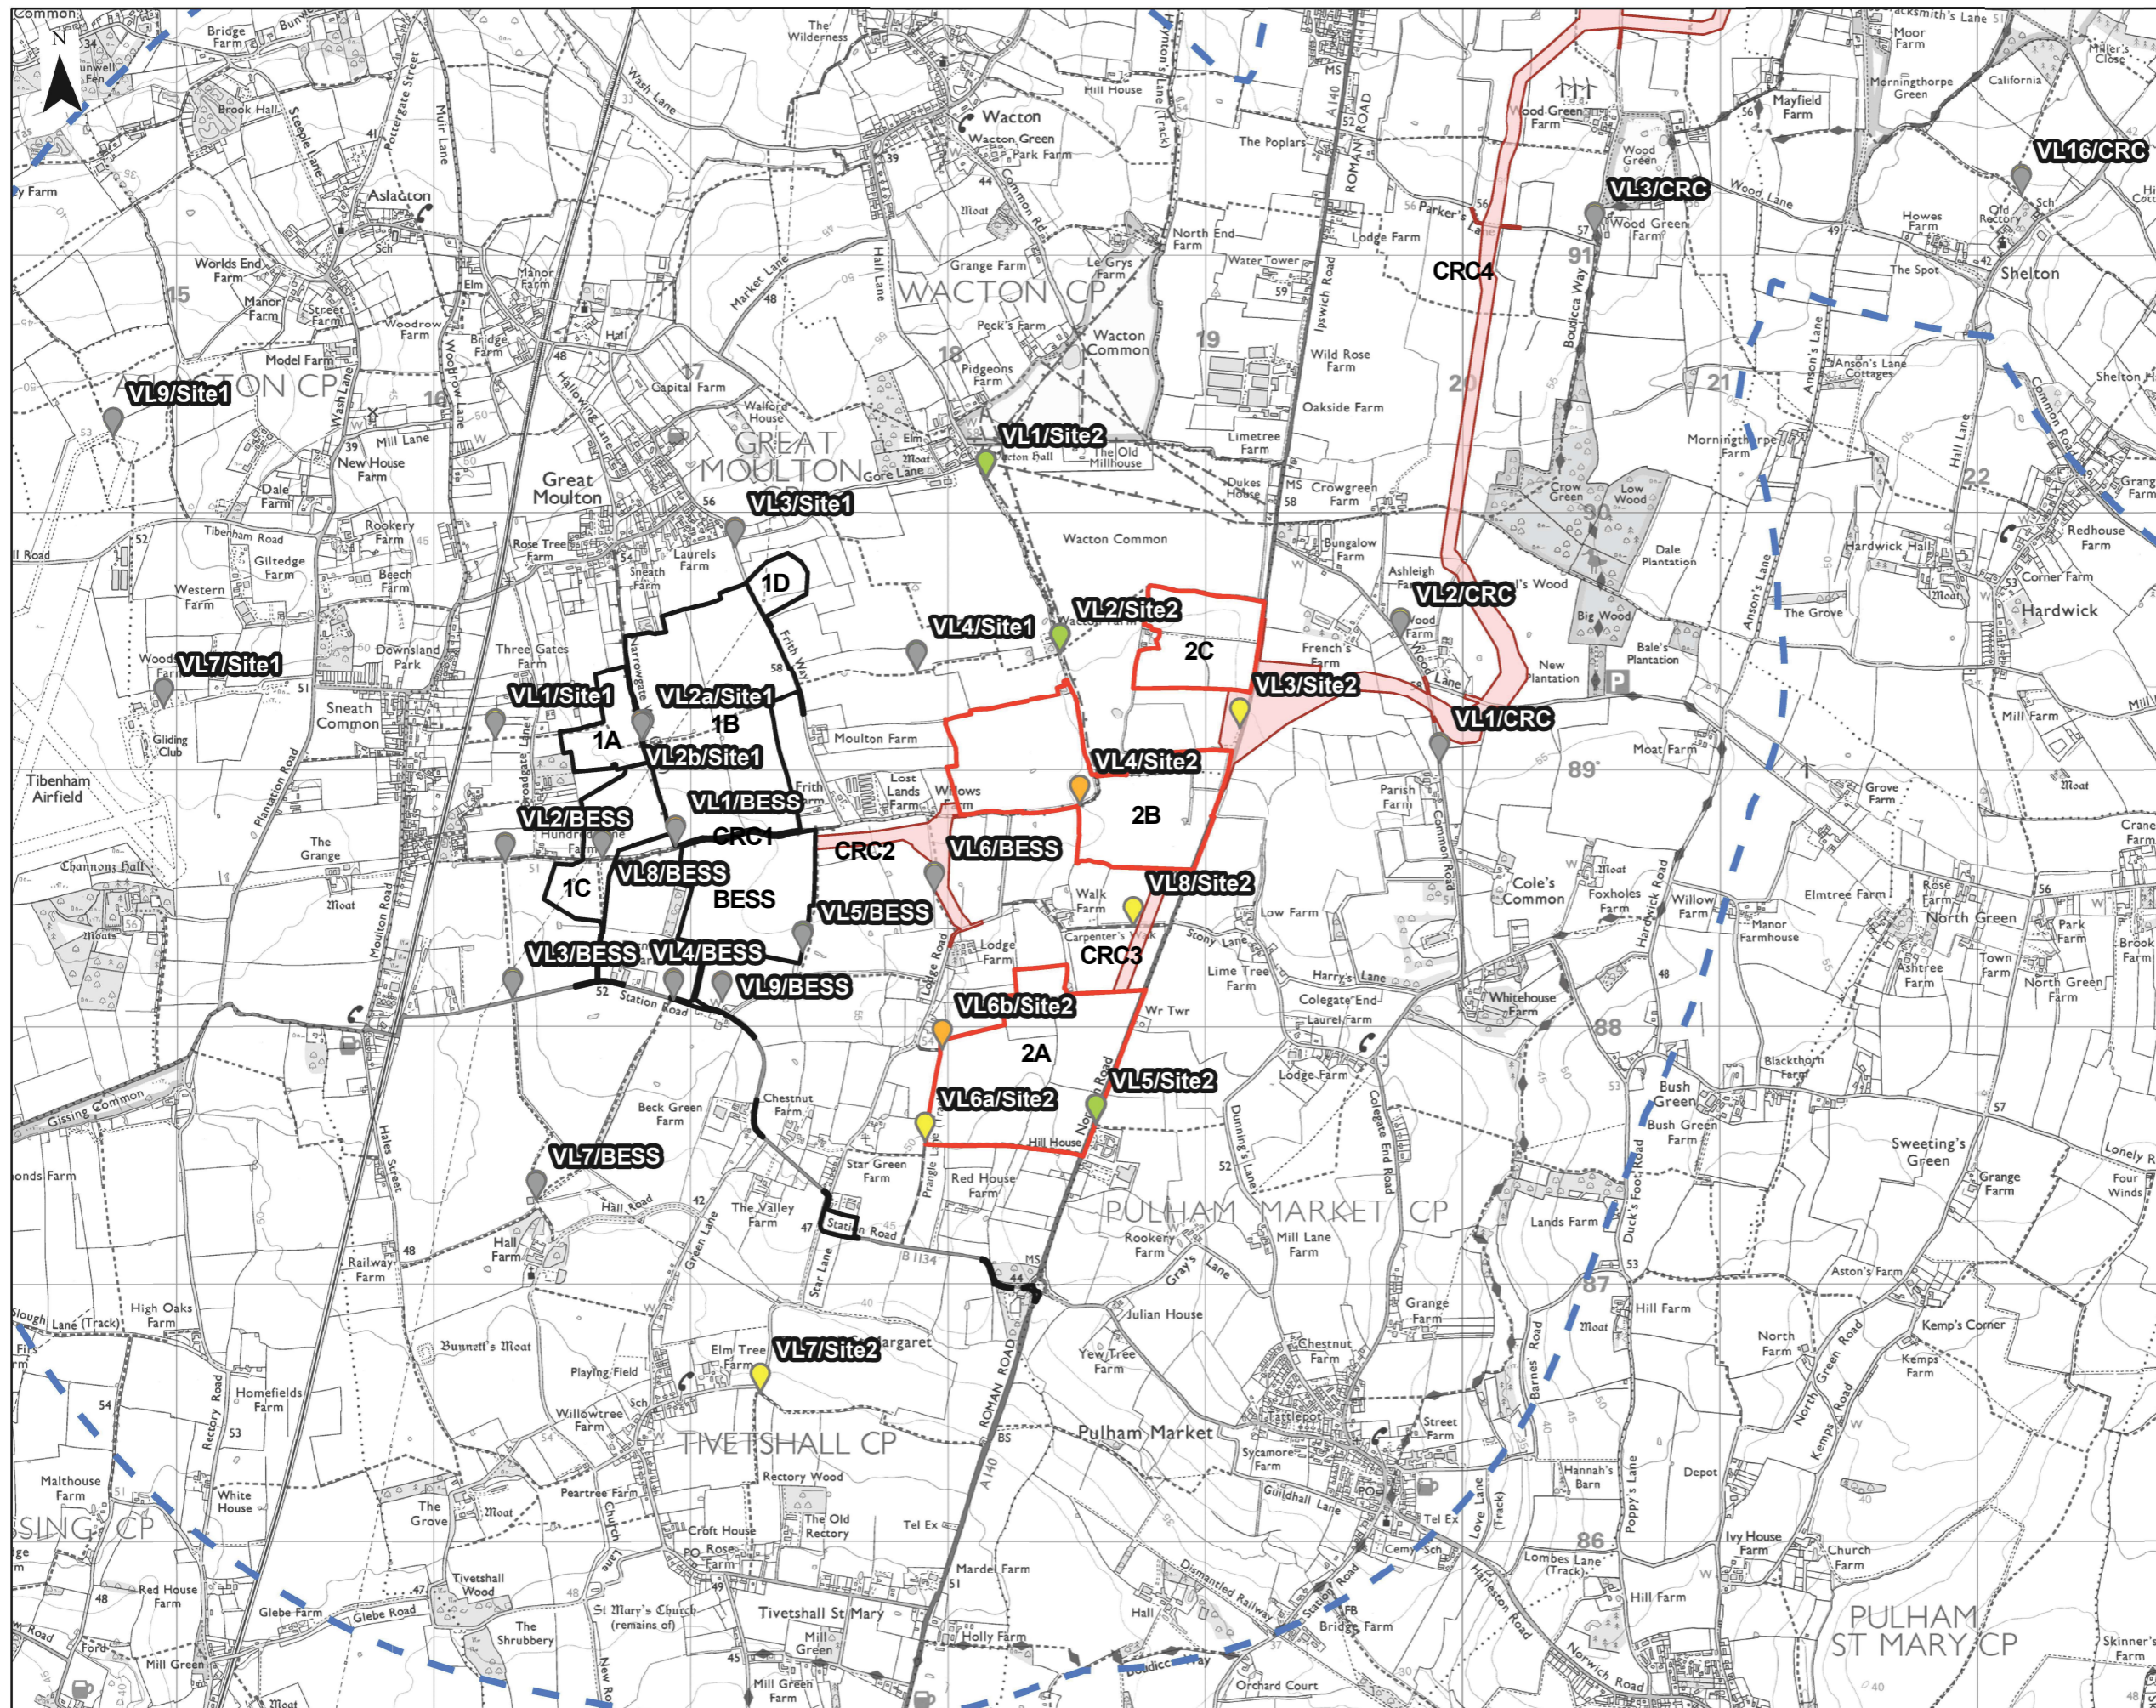

Legend

- The Site Boundary (Site 2)
- The Site Boundary (other Sites within Site boundary)
- Cable Route Corridor
- Study Area
- View Location Only
- View Location and Visualisation: Photomontage
- View Location and Visualisation: Photowire
- View Locations relating to other Sites and The Cable Route Corridor

Key

- VL : View Location
- CRC : Cable Route Corridor
- BESS: Battery Energy Storage Systems