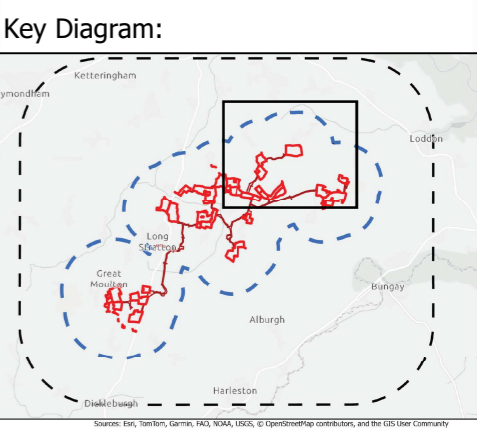

### Legend

- The Site Boundary (Site 10)
- The Site Boundary (other Sites within Site boundary)
- Cable Route Corridor
- Study Area
- View Location Only
- View Location and Visualisation: Photomontage
- View Location and Visualisation: Photowire
- View Locations relating to other Sites and The Cable Route Corridor

**Key**  
 VL :View Location  
 CRC :Cable Route Corridor  
 BESS: Battery Energy Storage Systems

**Legend**

- The Site Boundary (Site 9)
- The Site Boundary (other Sites within Site boundary)
- Cable Route Corridor
- Study Area
- View Location Only
- View Location and Visualisation: Photomontage
- View Location and Visualisation: Photowire
- View Locations relating to other Sites and The Cable Route Corridor

**Key**

VL : View Location  
 CRC : Cable Route Corridor  
 BESS : Battery Energy Storage Systems

**Legend**

- The Site Boundary (Site 8)
- The Site Boundary (other Sites within Site boundary)
- Cable Route Corridor
- Study Area
- View Location Only
- View Location and Visualisation: Photomontage
- View Location and Visualisation: Photowire
- View Locations relating to other Sites and The Cable Route Corridor

**Key**

- VL : View Location
- CRC : Cable Route Corridor
- BESS : Battery Energy Storage Systems

**Legend**

- The Site Boundary (Site 7)
- The Site Boundary (other Sites within Site boundary)
- Cable Route Corridor
- Study Area
- View Location Only
- View Location and Visualisation: Photomontage
- View Location and Visualisation: Photowire
- View Locations relating to other Sites and The Cable Route Corridor