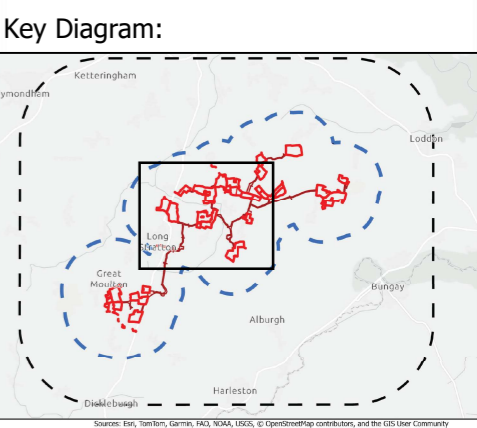

Legend

- The Site Boundary (Site 5)
- The Site Boundary (other Sites within Site boundary)
- Cable Route Corridor
- Study Area
- View Location Only
- View Location and Visualisation: Photomontage
- View Location and Visualisation: Photowire
- View Locations relating to other Sites and The Cable Route Corridor

Key
VL :View Location
CRC :Cable Route Corridor
BESS:Battery Energy Storage Systems