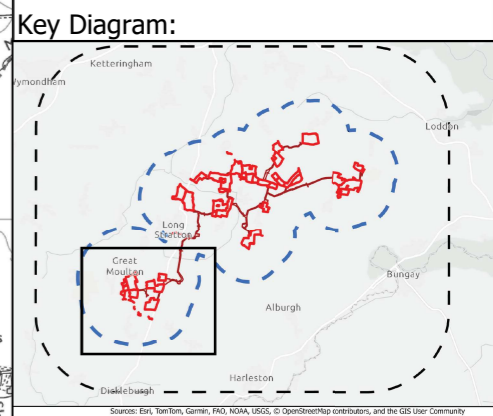

**Legend**

- The Site Boundary (Site 3)
- The Site Boundary (other Sites within Site boundary)
- Cable Route Corridor
- Study Area
- View Location Only
- View Location and Visualisation: Photomontage
- View Location and Visualisation: Photowire
- View Locations relating to other Sites and The Cable Route Corridor

**Key**

- VL : View Location
- CRC : Cable Route Corridor
- BESS: Battery Energy Storage Systems

**Legend**

- The Site Boundary (Site 2)
- The Site Boundary (other Sites within Site boundary)
- Cable Route Corridor
- Study Area
- View Location Only
- View Location and Visualisation: Photomontage
- View Location and Visualisation: Photowire
- View Locations relating to other Sites and The Cable Route Corridor

**Key**

- VL : View Location
- CRC : Cable Route Corridor
- BESS: Battery Energy Storage Systems

### Legend

- The Site Boundary (Site 1)
- The Site Boundary (other Sites within Site boundary)
- Cable Route Corridor
- Study Area
- View Location Only
- View Location and Visualisation: Photomontage
- View Location and Visualisation: Photowire
- View Locations relating to other Sites and The Cable Route Corridor