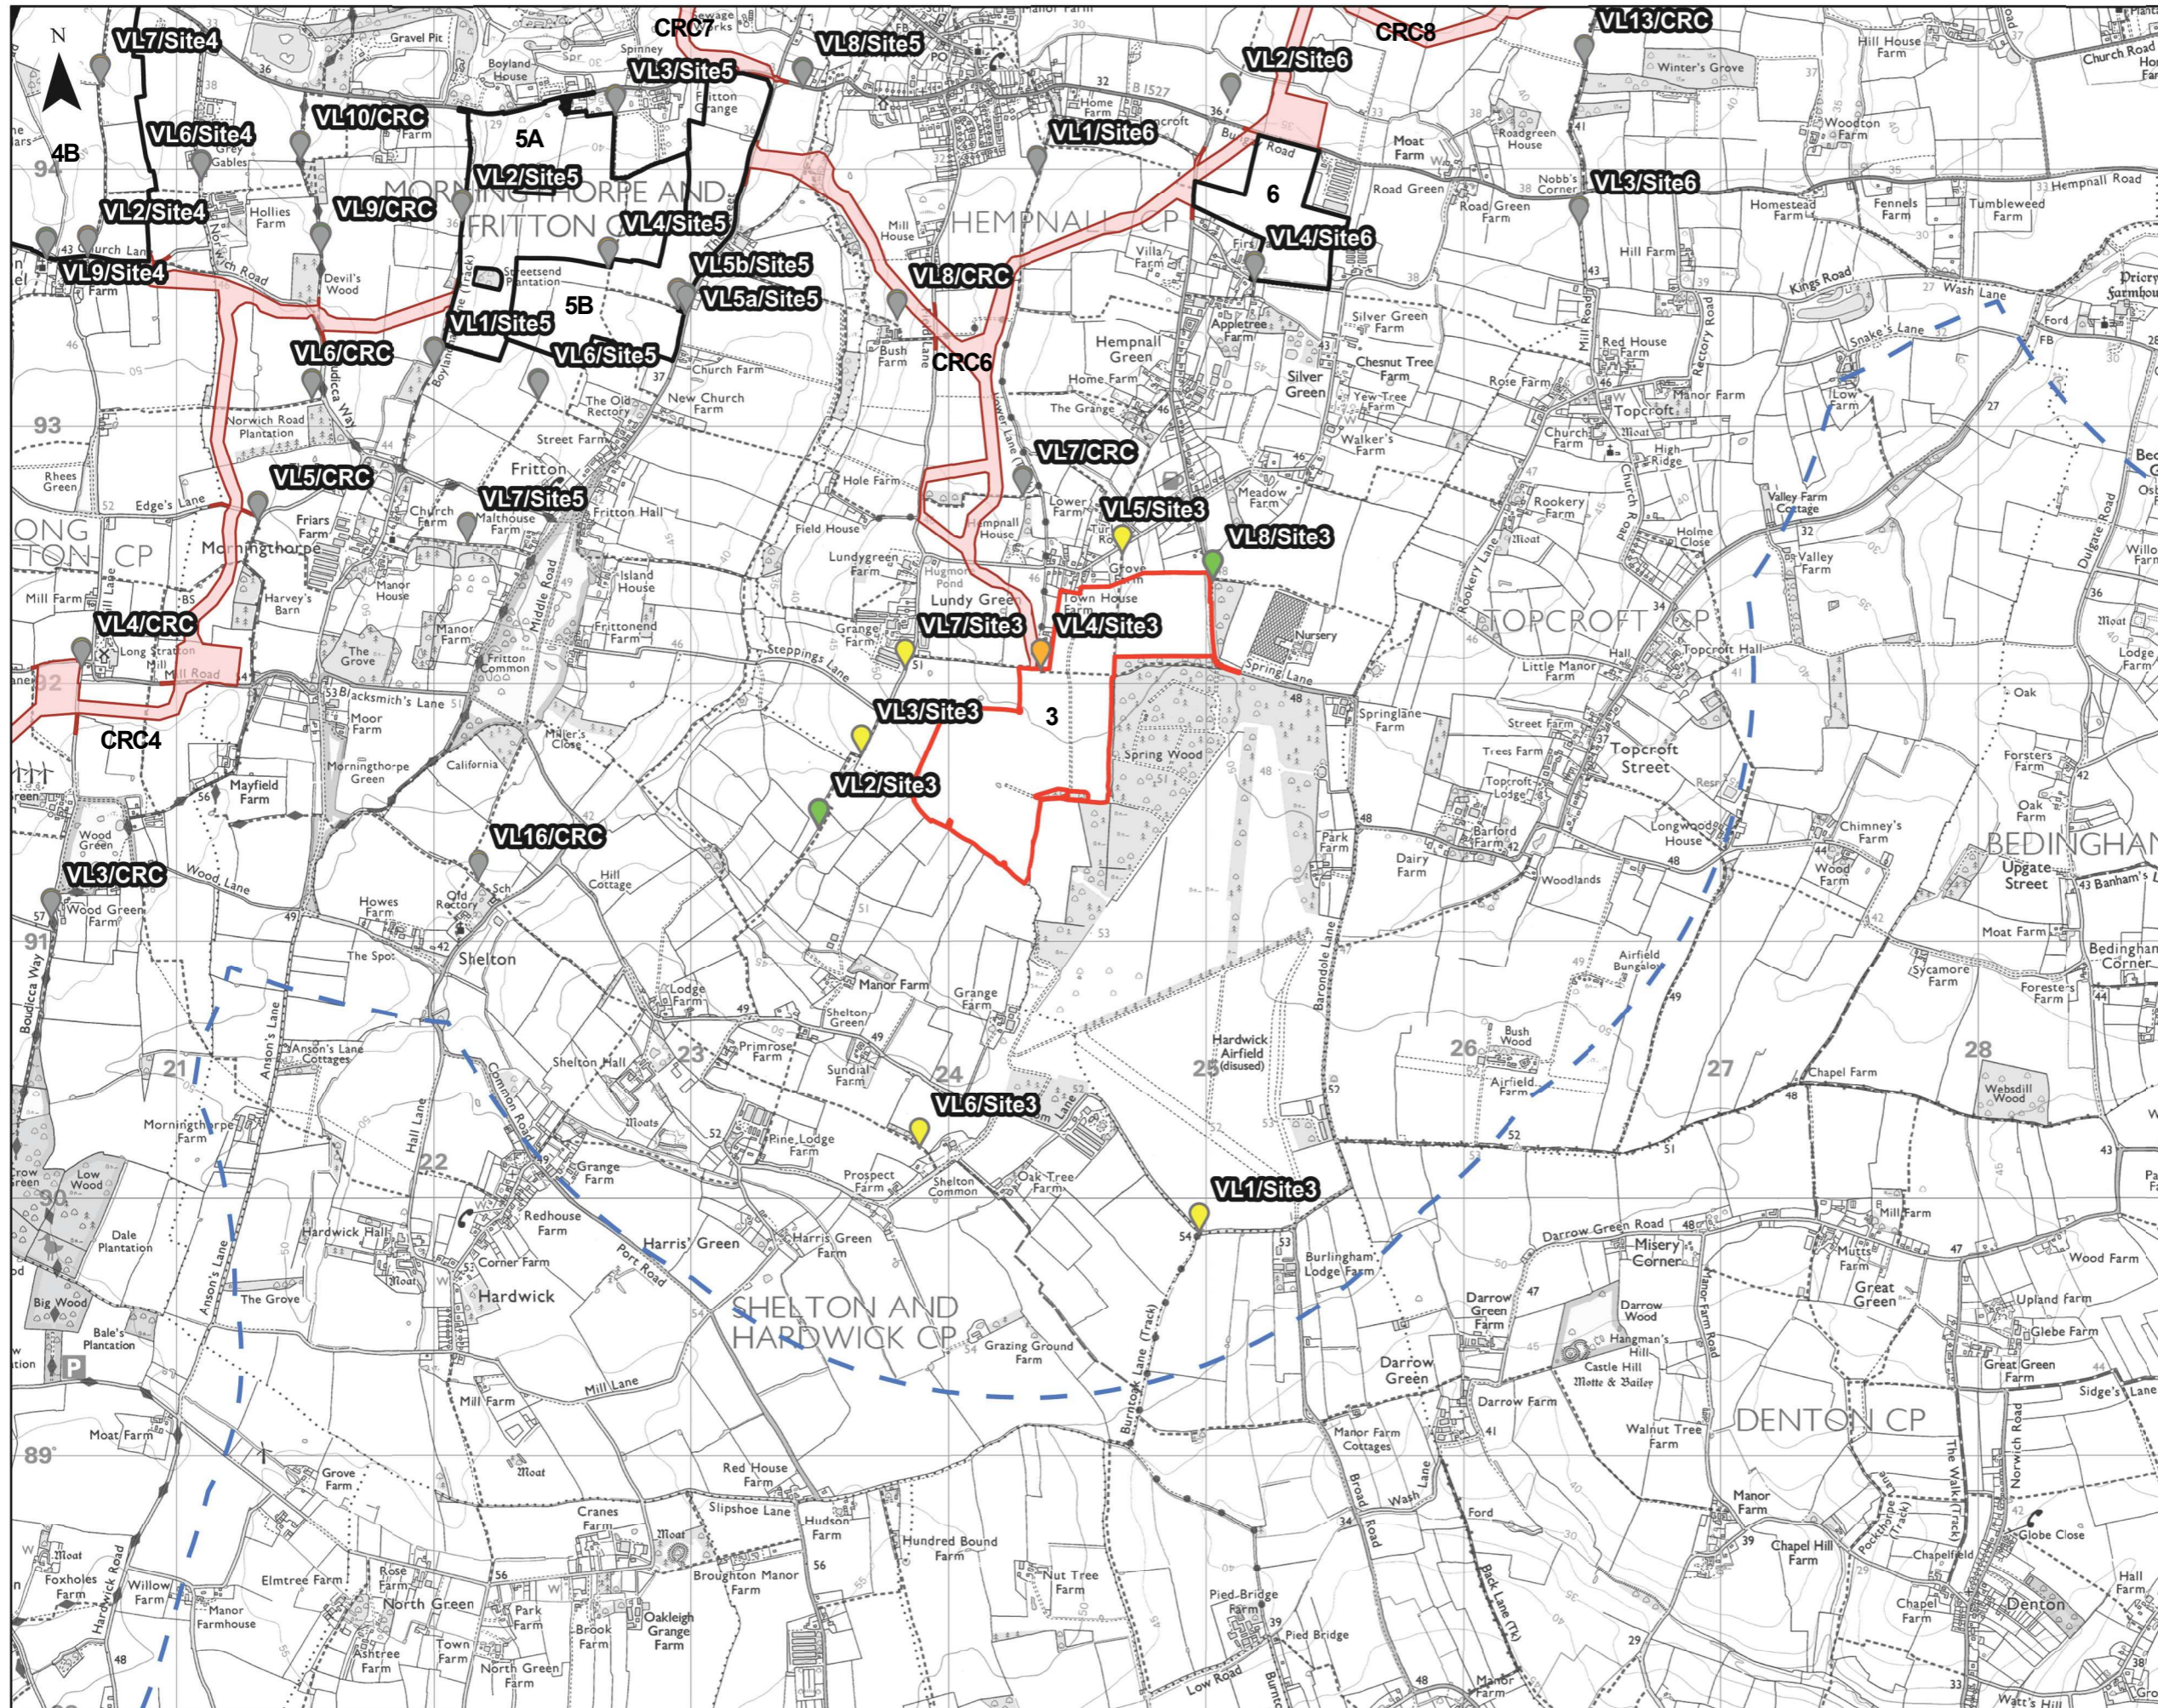

### Legend

- The Site Boundary (Site 10)
- The Site Boundary (other Sites within Site boundary)
- Cable Route Corridor
- Study Area
- View Location Only
- View Location and Visualisation: Photomontage
- View Location and Visualisation: Photowire
- View Locations relating to other Sites and The Cable Route Corridor

**Key**  
 VL :View Location  
 CRC :Cable Route Corridor  
 BESS: Battery Energy Storage Systems

**Key Diagram:**

### Legend

- The Site Boundary (Site 5)
- The Site Boundary (other Sites within Site boundary)
- Cable Route Corridor
- Study Area
- View Location Only
- View Location and Visualisation: Photomontage
- View Location and Visualisation: Photowire
- View Locations relating to other Sites and The Cable Route Corridor

**Legend**

- The Site Boundary (Site 3)
- The Site Boundary (other Sites within Site boundary)
- Cable Route Corridor
- Study Area
- View Location Only
- View Location and Visualisation: Photomontage
- View Location and Visualisation: Photowire
- View Locations relating to other Sites and The Cable Route Corridor