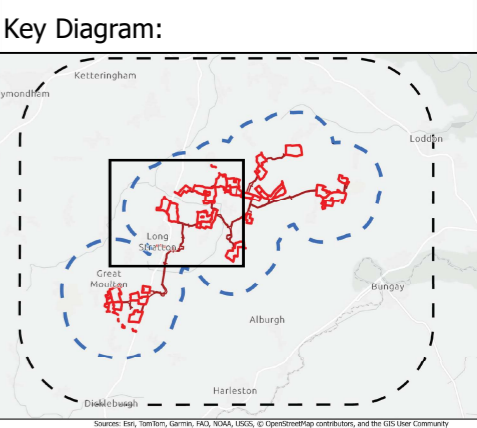

**Key**  
 VL :View Location  
 CRC :Cable Route Corridor  
 BESS: Battery Energy Storage Systems

**Key Diagram:**

### Legend

- The Site Boundary (Site 5)
- The Site Boundary (other Sites within Site boundary)
- Cable Route Corridor
- Study Area
- View Location Only
- View Location and Visualisation: Photomontage
- View Location and Visualisation: Photowire
- View Locations relating to other Sites and The Cable Route Corridor

Key  
 VL :View Location  
 CRC :Cable Route Corridor  
 BESS:Battery Energy Storage Systems

- Legend**
- The Site Boundary (Site 4)
  - The Site Boundary (other Sites within Site boundary)
  - Cable Route Corridor
  - Study Area
  - View Location Only
  - View Location and Visualisation: Photomontage
  - View Location and Visualisation: Photowire
  - View Locations relating to other Sites and The Cable Route Corridor
- Key**
- VL : View Location
  - CRC : Cable Route Corridor
  - BESS: Battery Energy Storage Systems

**Legend**

- The Site Boundary (Site 3)
- The Site Boundary (other Sites within Site boundary)
- Cable Route Corridor
- Study Area
- View Location Only
- View Location and Visualisation: Photomontage
- View Location and Visualisation: Photowire
- View Locations relating to other Sites and The Cable Route Corridor