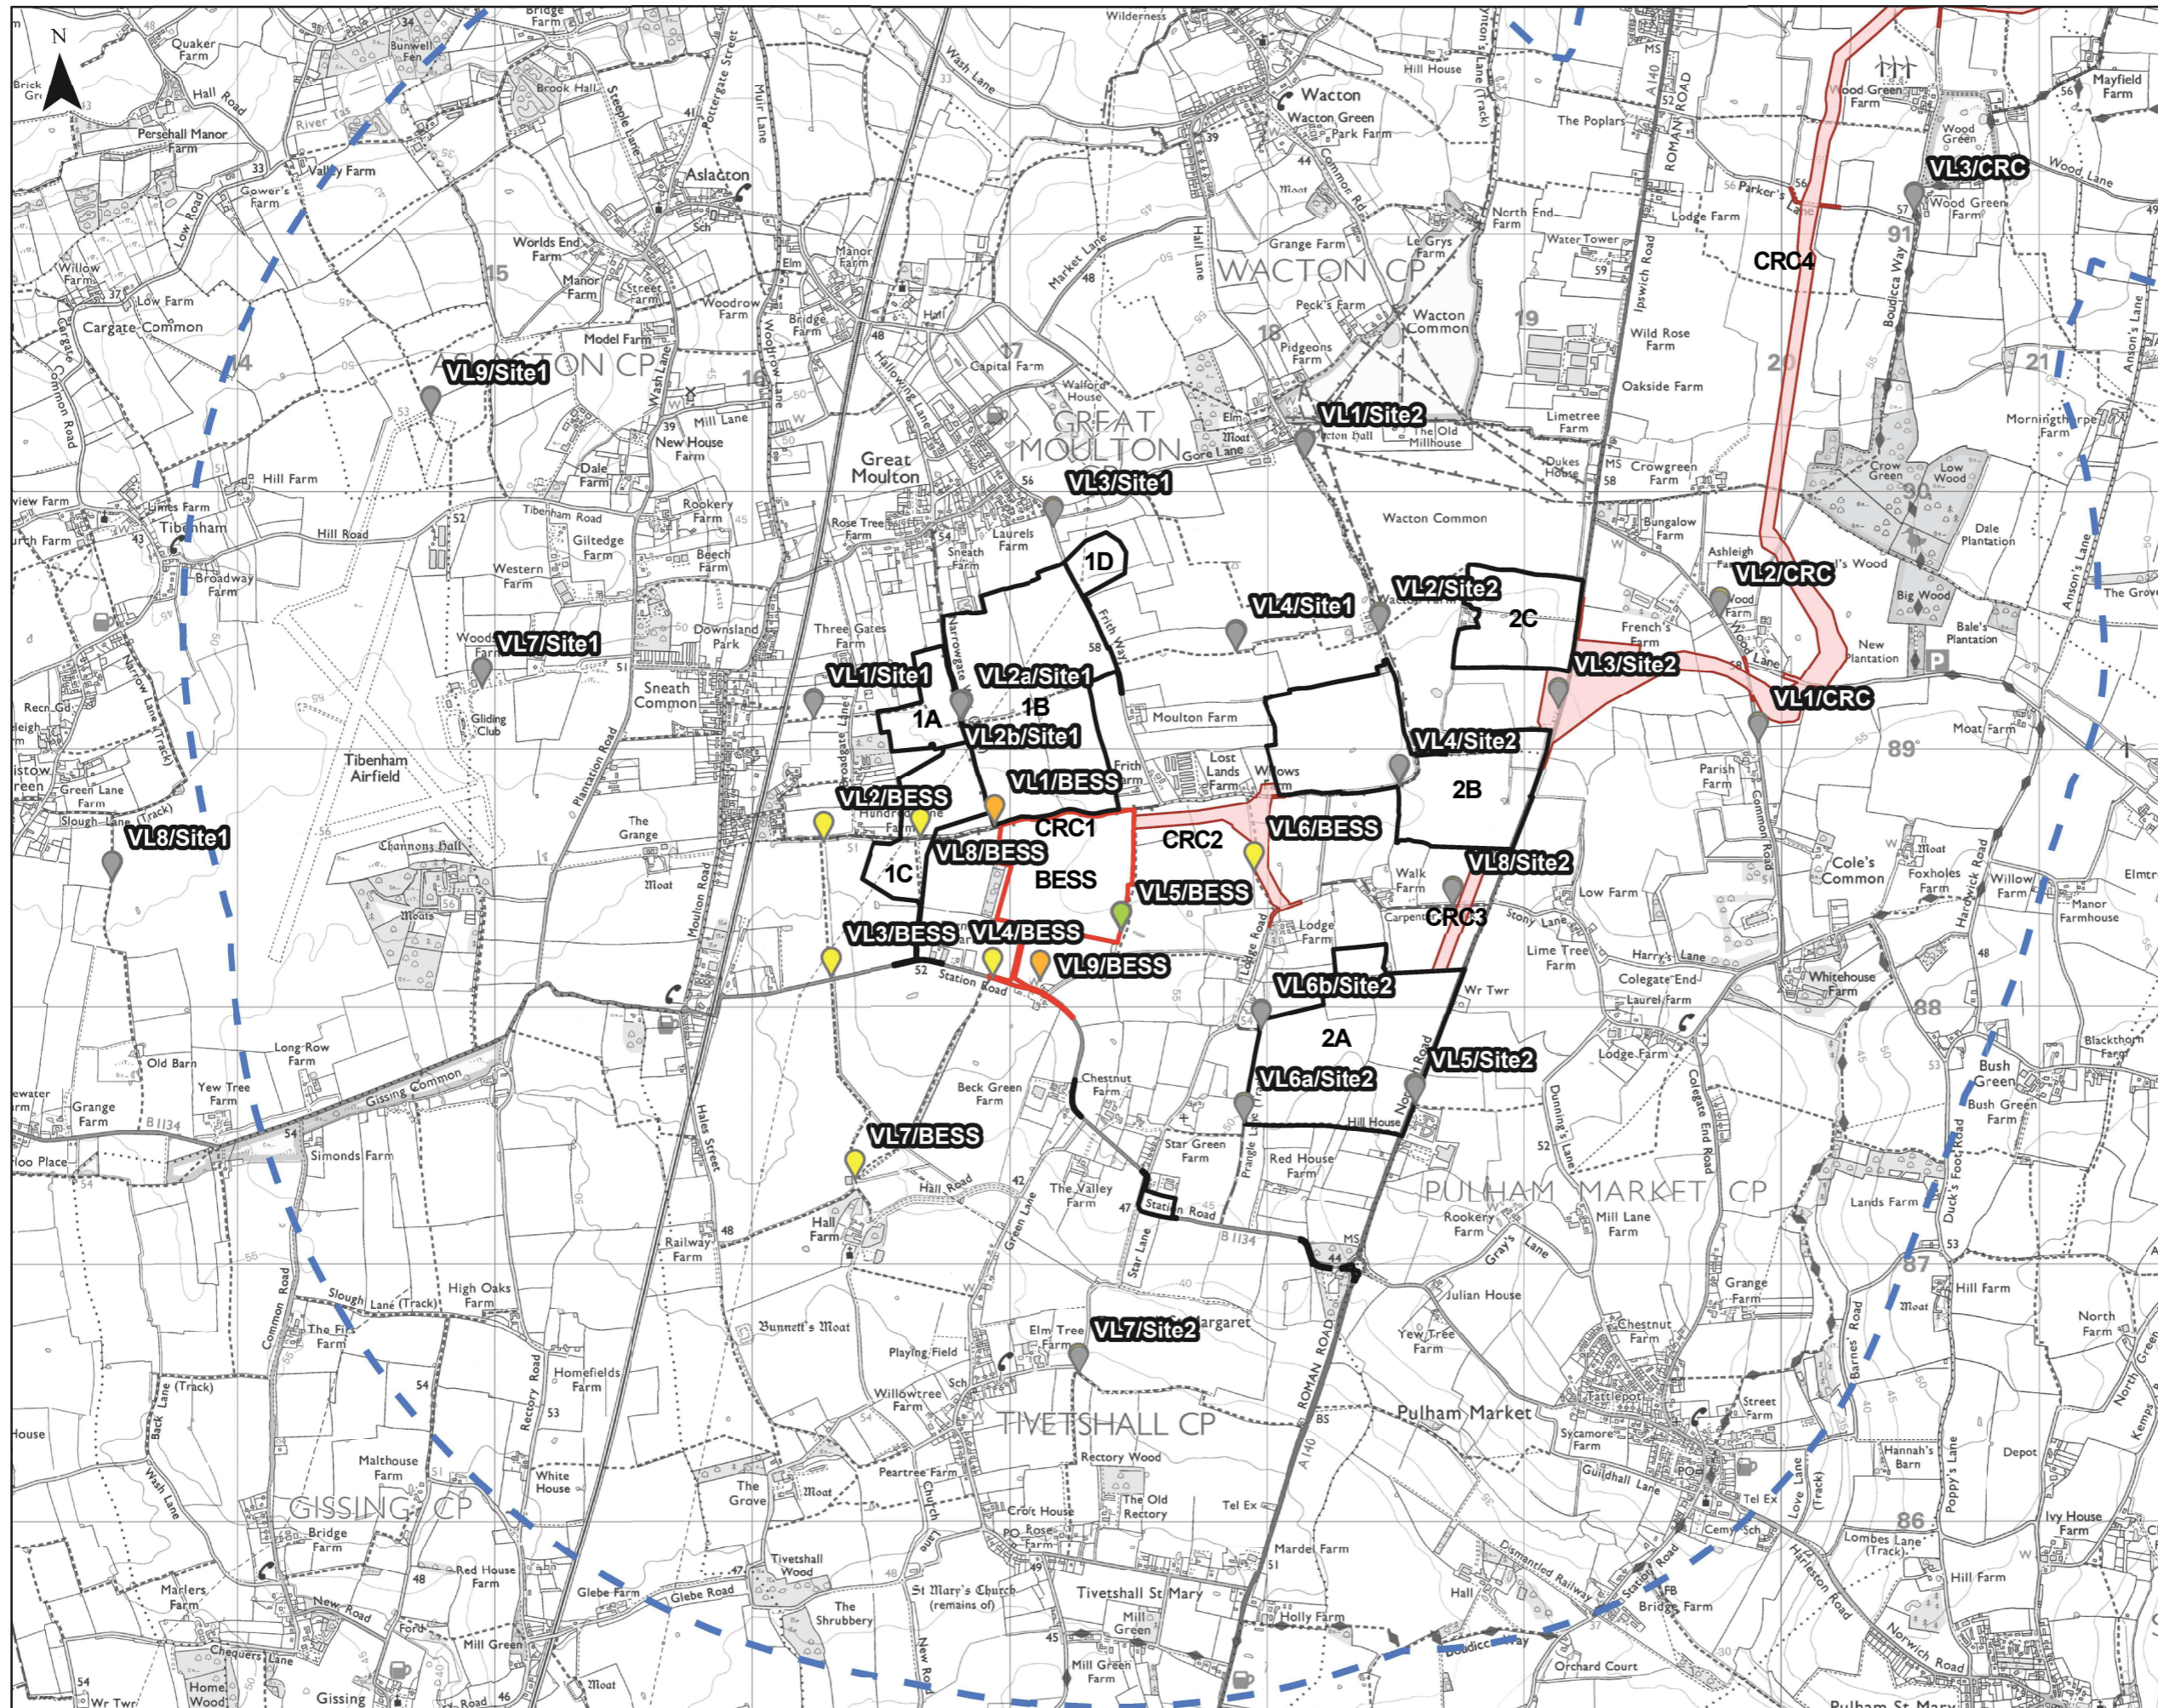

Legend

- The Site Boundary (BESS)
- The Site Boundary (other Sites within Site boundary)
- Cable Route Corridor
- Study Area
- View Location Only
- View Location and Visualisation: Photomontage
- View Location and Visualisation: Photowire
- View Locations relating to other Sites and The Cable Route Corridor

Key

VL :View Location
CRC :Cable Route Corridor
BESS: Battery Energy Storage Systems