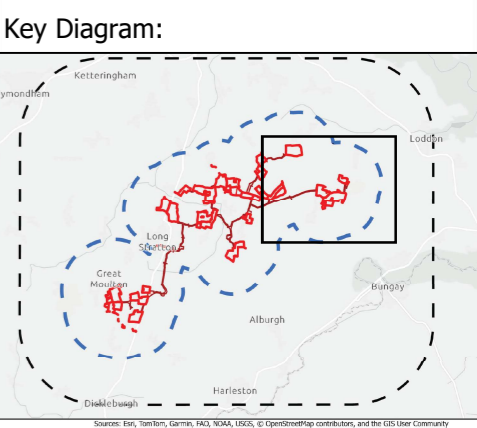

**Legend**

- The Site Boundary
- Cable Route Corridor
- Study Area
- View Location Only
- View Location and Visualisation: Photomontage
- View Location and Visualisation: Photowire

**Key**

- VL : View Location
- CRC : Cable Route Corridor
- BESS : Battery Energy Storage Systems

### Legend

- The Site Boundary (Site 10)
- The Site Boundary (other Sites within Site boundary)
- Cable Route Corridor
- Study Area
- View Location Only
- View Location and Visualisation: Photomontage
- View Location and Visualisation: Photowire
- View Locations relating to other Sites and The Cable Route Corridor

**Key**  
 VL :View Location  
 CRC :Cable Route Corridor  
 BESS: Battery Energy Storage Systems

**Legend**

- The Site Boundary (Site 9)
- The Site Boundary (other Sites within Site boundary)
- Cable Route Corridor
- Study Area
- View Location Only
- View Location and Visualisation: Photomontage
- View Location and Visualisation: Photowire
- View Locations relating to other Sites and The Cable Route Corridor

**Key**

VL : View Location  
 CRC : Cable Route Corridor  
 BESS : Battery Energy Storage Systems

**Legend**

- The Site Boundary (Site 8)
- The Site Boundary (other Sites within Site boundary)
- Cable Route Corridor
- Study Area
- View Location Only
- View Location and Visualisation: Photomontage
- View Location and Visualisation: Photowire
- View Locations relating to other Sites and The Cable Route Corridor