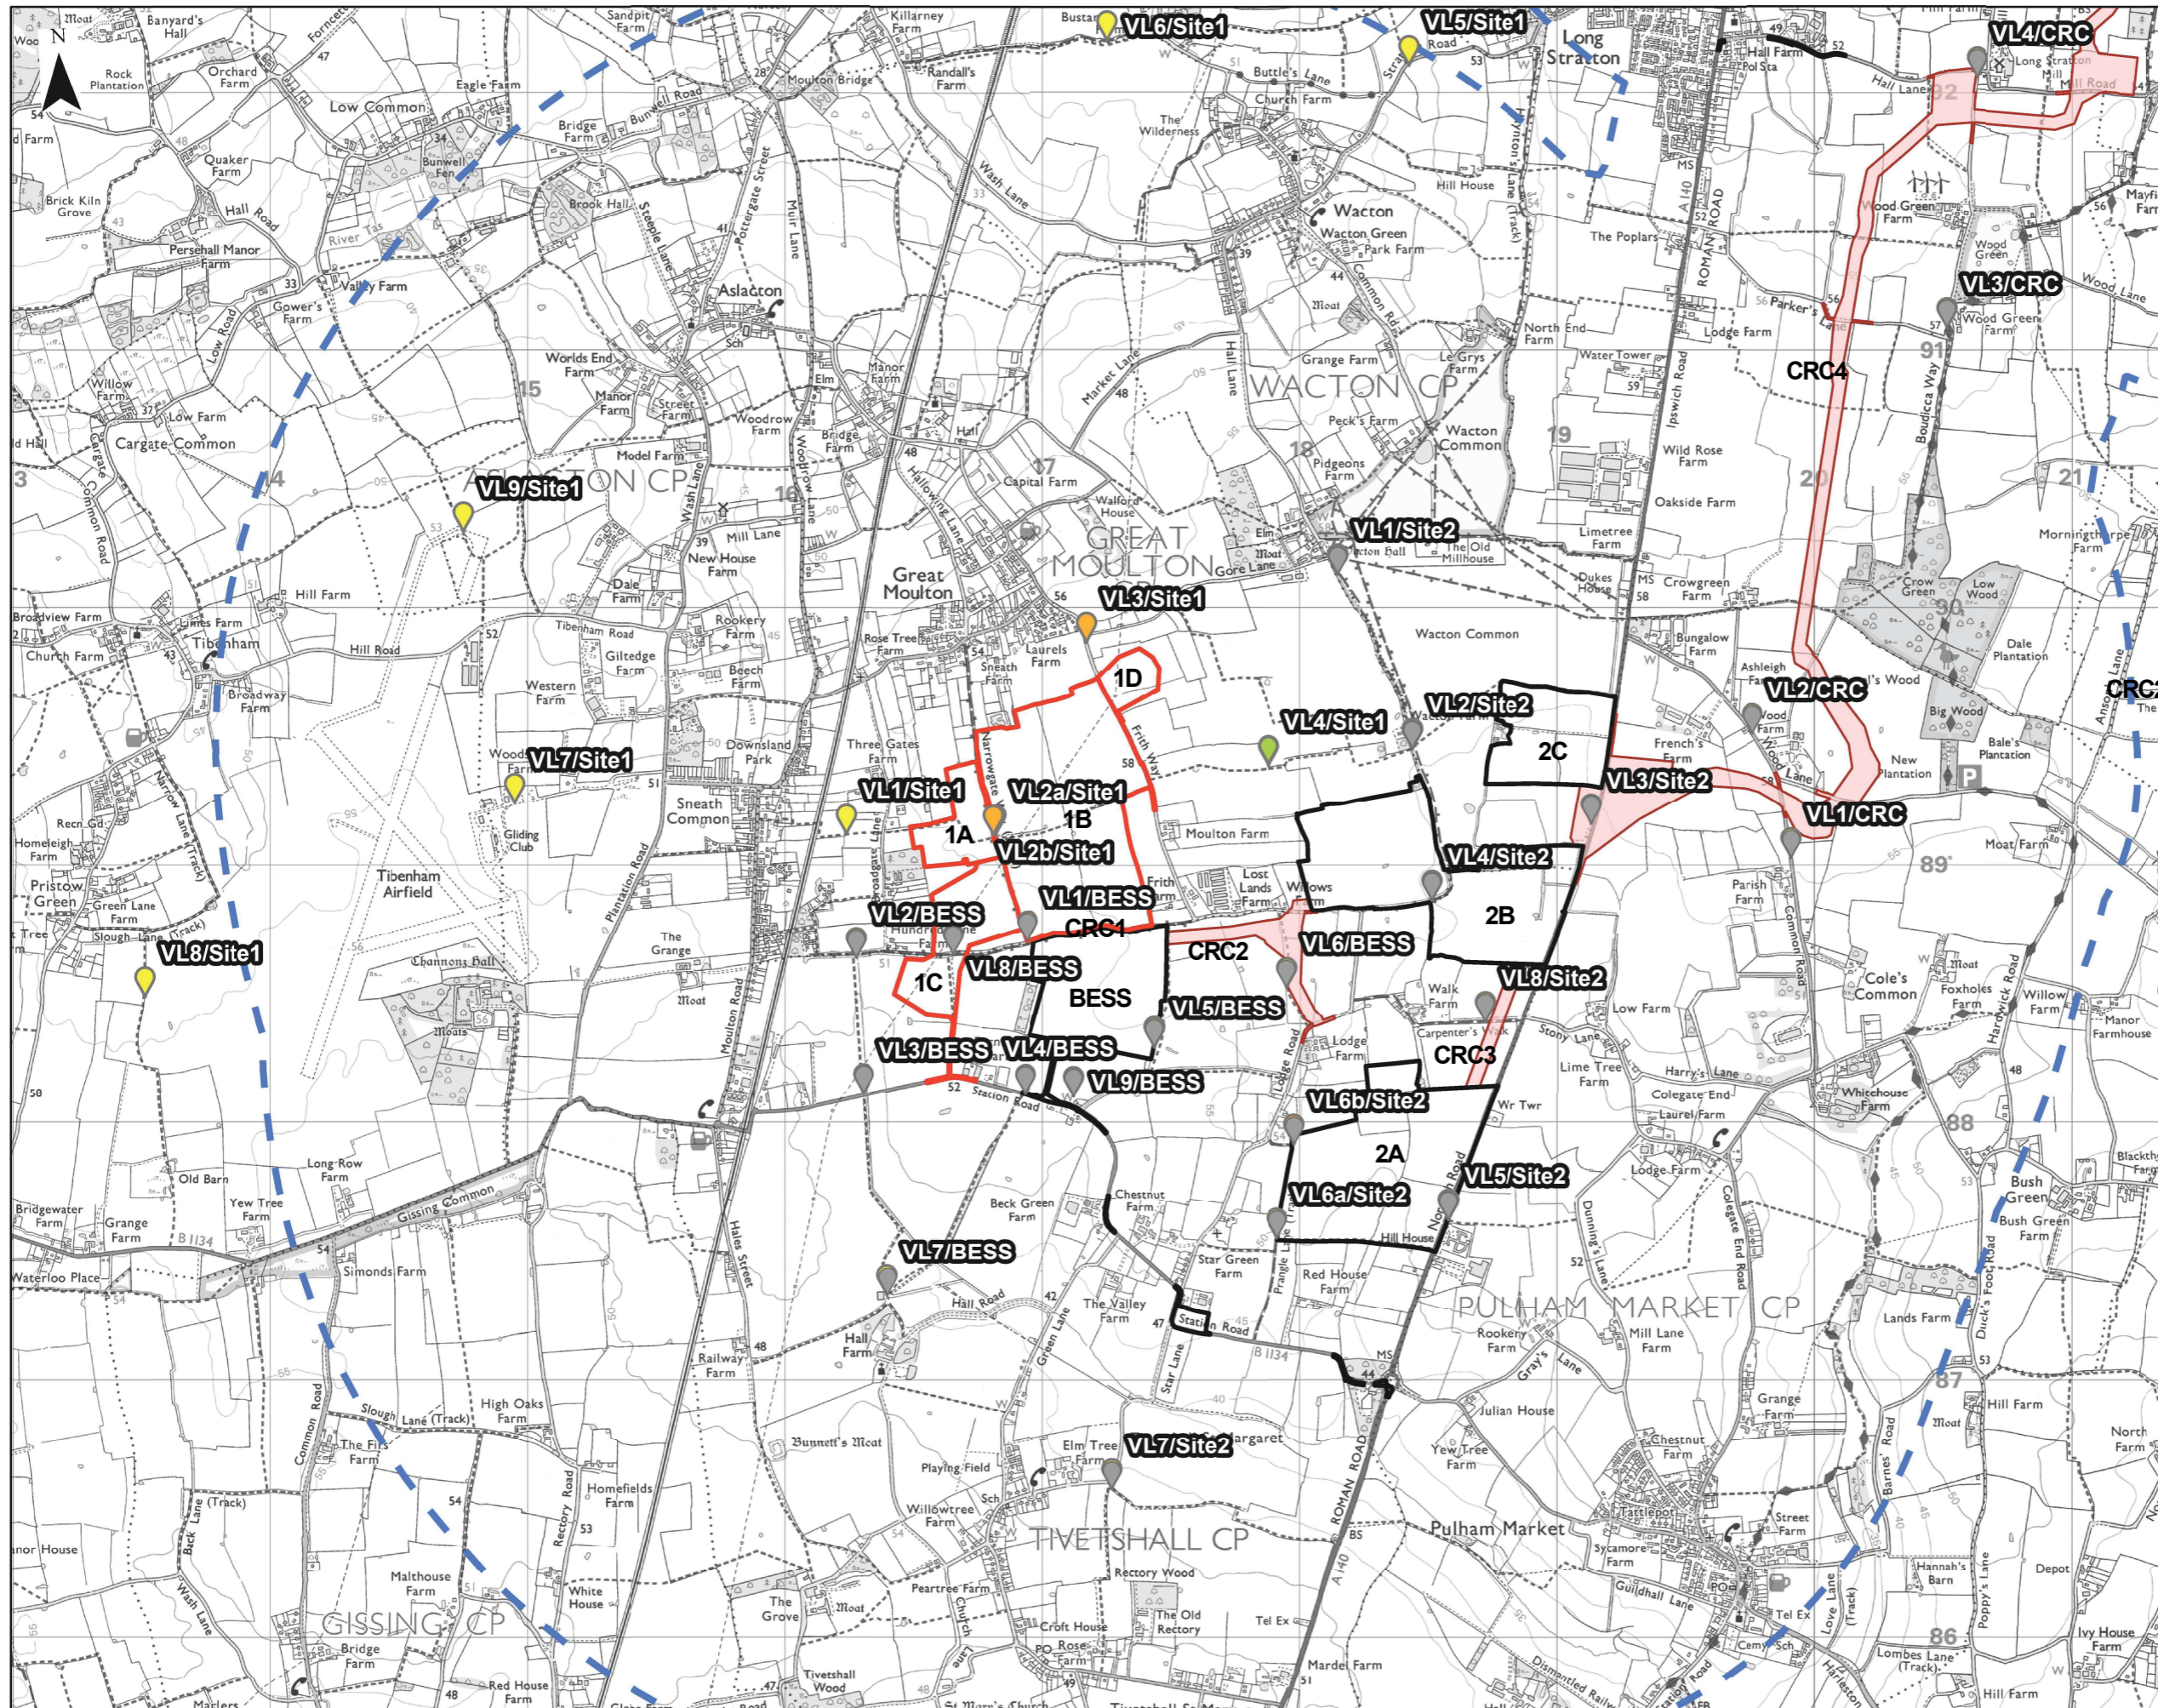

### Legend

- The Site Boundary (Site 5)
- The Site Boundary (other Sites within Site boundary)
- Cable Route Corridor
- Study Area
- View Location Only
- View Location and Visualisation: Photomontage
- View Location and Visualisation: Photowire
- View Locations relating to other Sites and The Cable Route Corridor

**Legend**

- The Site Boundary (Site 3)
- The Site Boundary (other Sites within Site boundary)
- Cable Route Corridor
- Study Area
- View Location Only
- View Location and Visualisation: Photomontage
- View Location and Visualisation: Photowire
- View Locations relating to other Sites and The Cable Route Corridor

**Key**

- VL : View Location
- CRC : Cable Route Corridor
- BESS: Battery Energy Storage Systems

**Legend**

- The Site Boundary (Site 2)
- The Site Boundary (other Sites within Site boundary)
- Cable Route Corridor
- Study Area
- View Location Only
- View Location and Visualisation: Photomontage
- View Location and Visualisation: Photowire
- View Locations relating to other Sites and The Cable Route Corridor

### Legend

- The Site Boundary (Site 1)
- The Site Boundary (other Sites within Site boundary)
- Cable Route Corridor
- Study Area
- View Location Only
- View Location and Visualisation: Photomontage
- View Location and Visualisation: Photowire
- View Locations relating to other Sites and The Cable Route Corridor