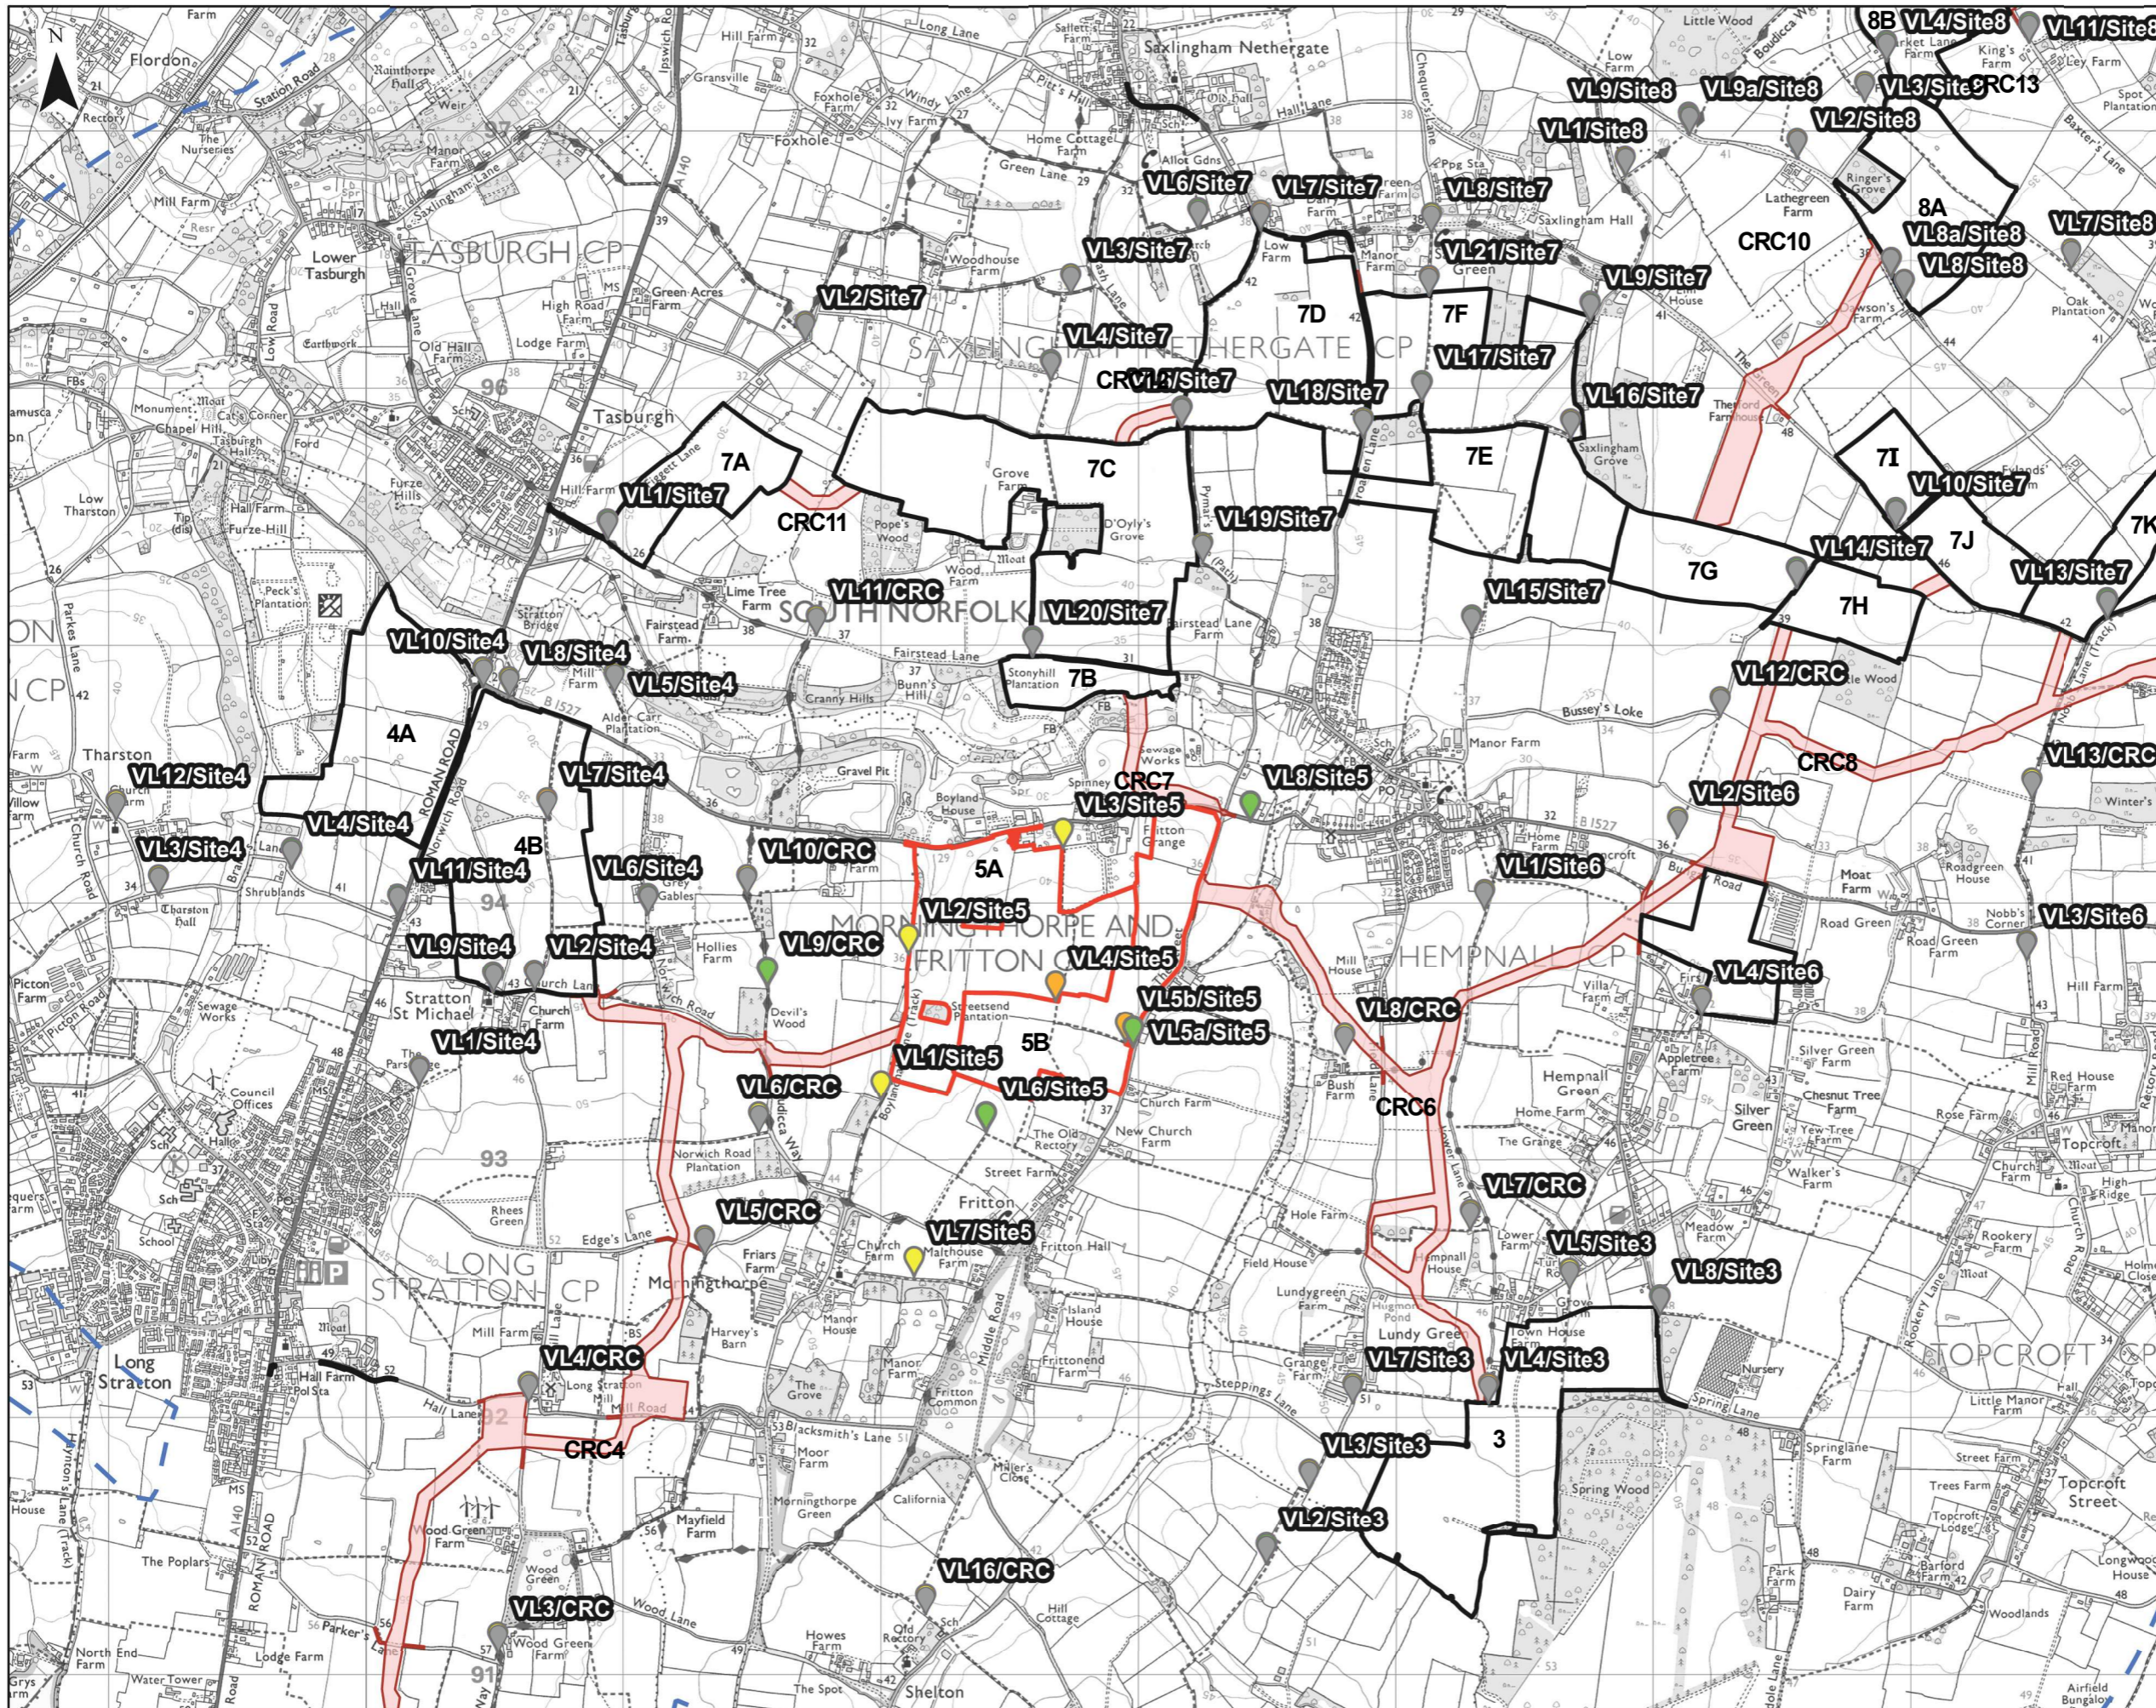

**Key**

- VL : View Location
- CRC : Cable Route Corridor
- BESS : Battery Energy Storage Systems

**Legend**

- The Site Boundary (Site 7)
- The Site Boundary (other Sites within Site boundary)
- Cable Route Corridor
- Study Area
- View Location Only
- View Location and Visualisation: Photomontage
- View Location and Visualisation: Photowire
- View Locations relating to other Sites and The Cable Route Corridor

**Key**

- VL : View Location
- CRC : Cable Route Corridor
- BESS: Battery Energy Storage Systems

**Legend**

- The Site Boundary (Site 6)
- The Site Boundary (other Sites within Site boundary)
- Cable Route Corridor
- Study Area
- View Location Only
- View Locations relating to other Sites and The Cable Route Corridor

**Key**  
 VL :View Location  
 CRC :Cable Route Corridor  
 BESS: Battery Energy Storage Systems

**Key Diagram:**

### Legend

- The Site Boundary (Site 5)
- The Site Boundary (other Sites within Site boundary)
- Cable Route Corridor
- Study Area
- View Location Only
- View Location and Visualisation: Photomontage
- View Location and Visualisation: Photowire
- View Locations relating to other Sites and The Cable Route Corridor