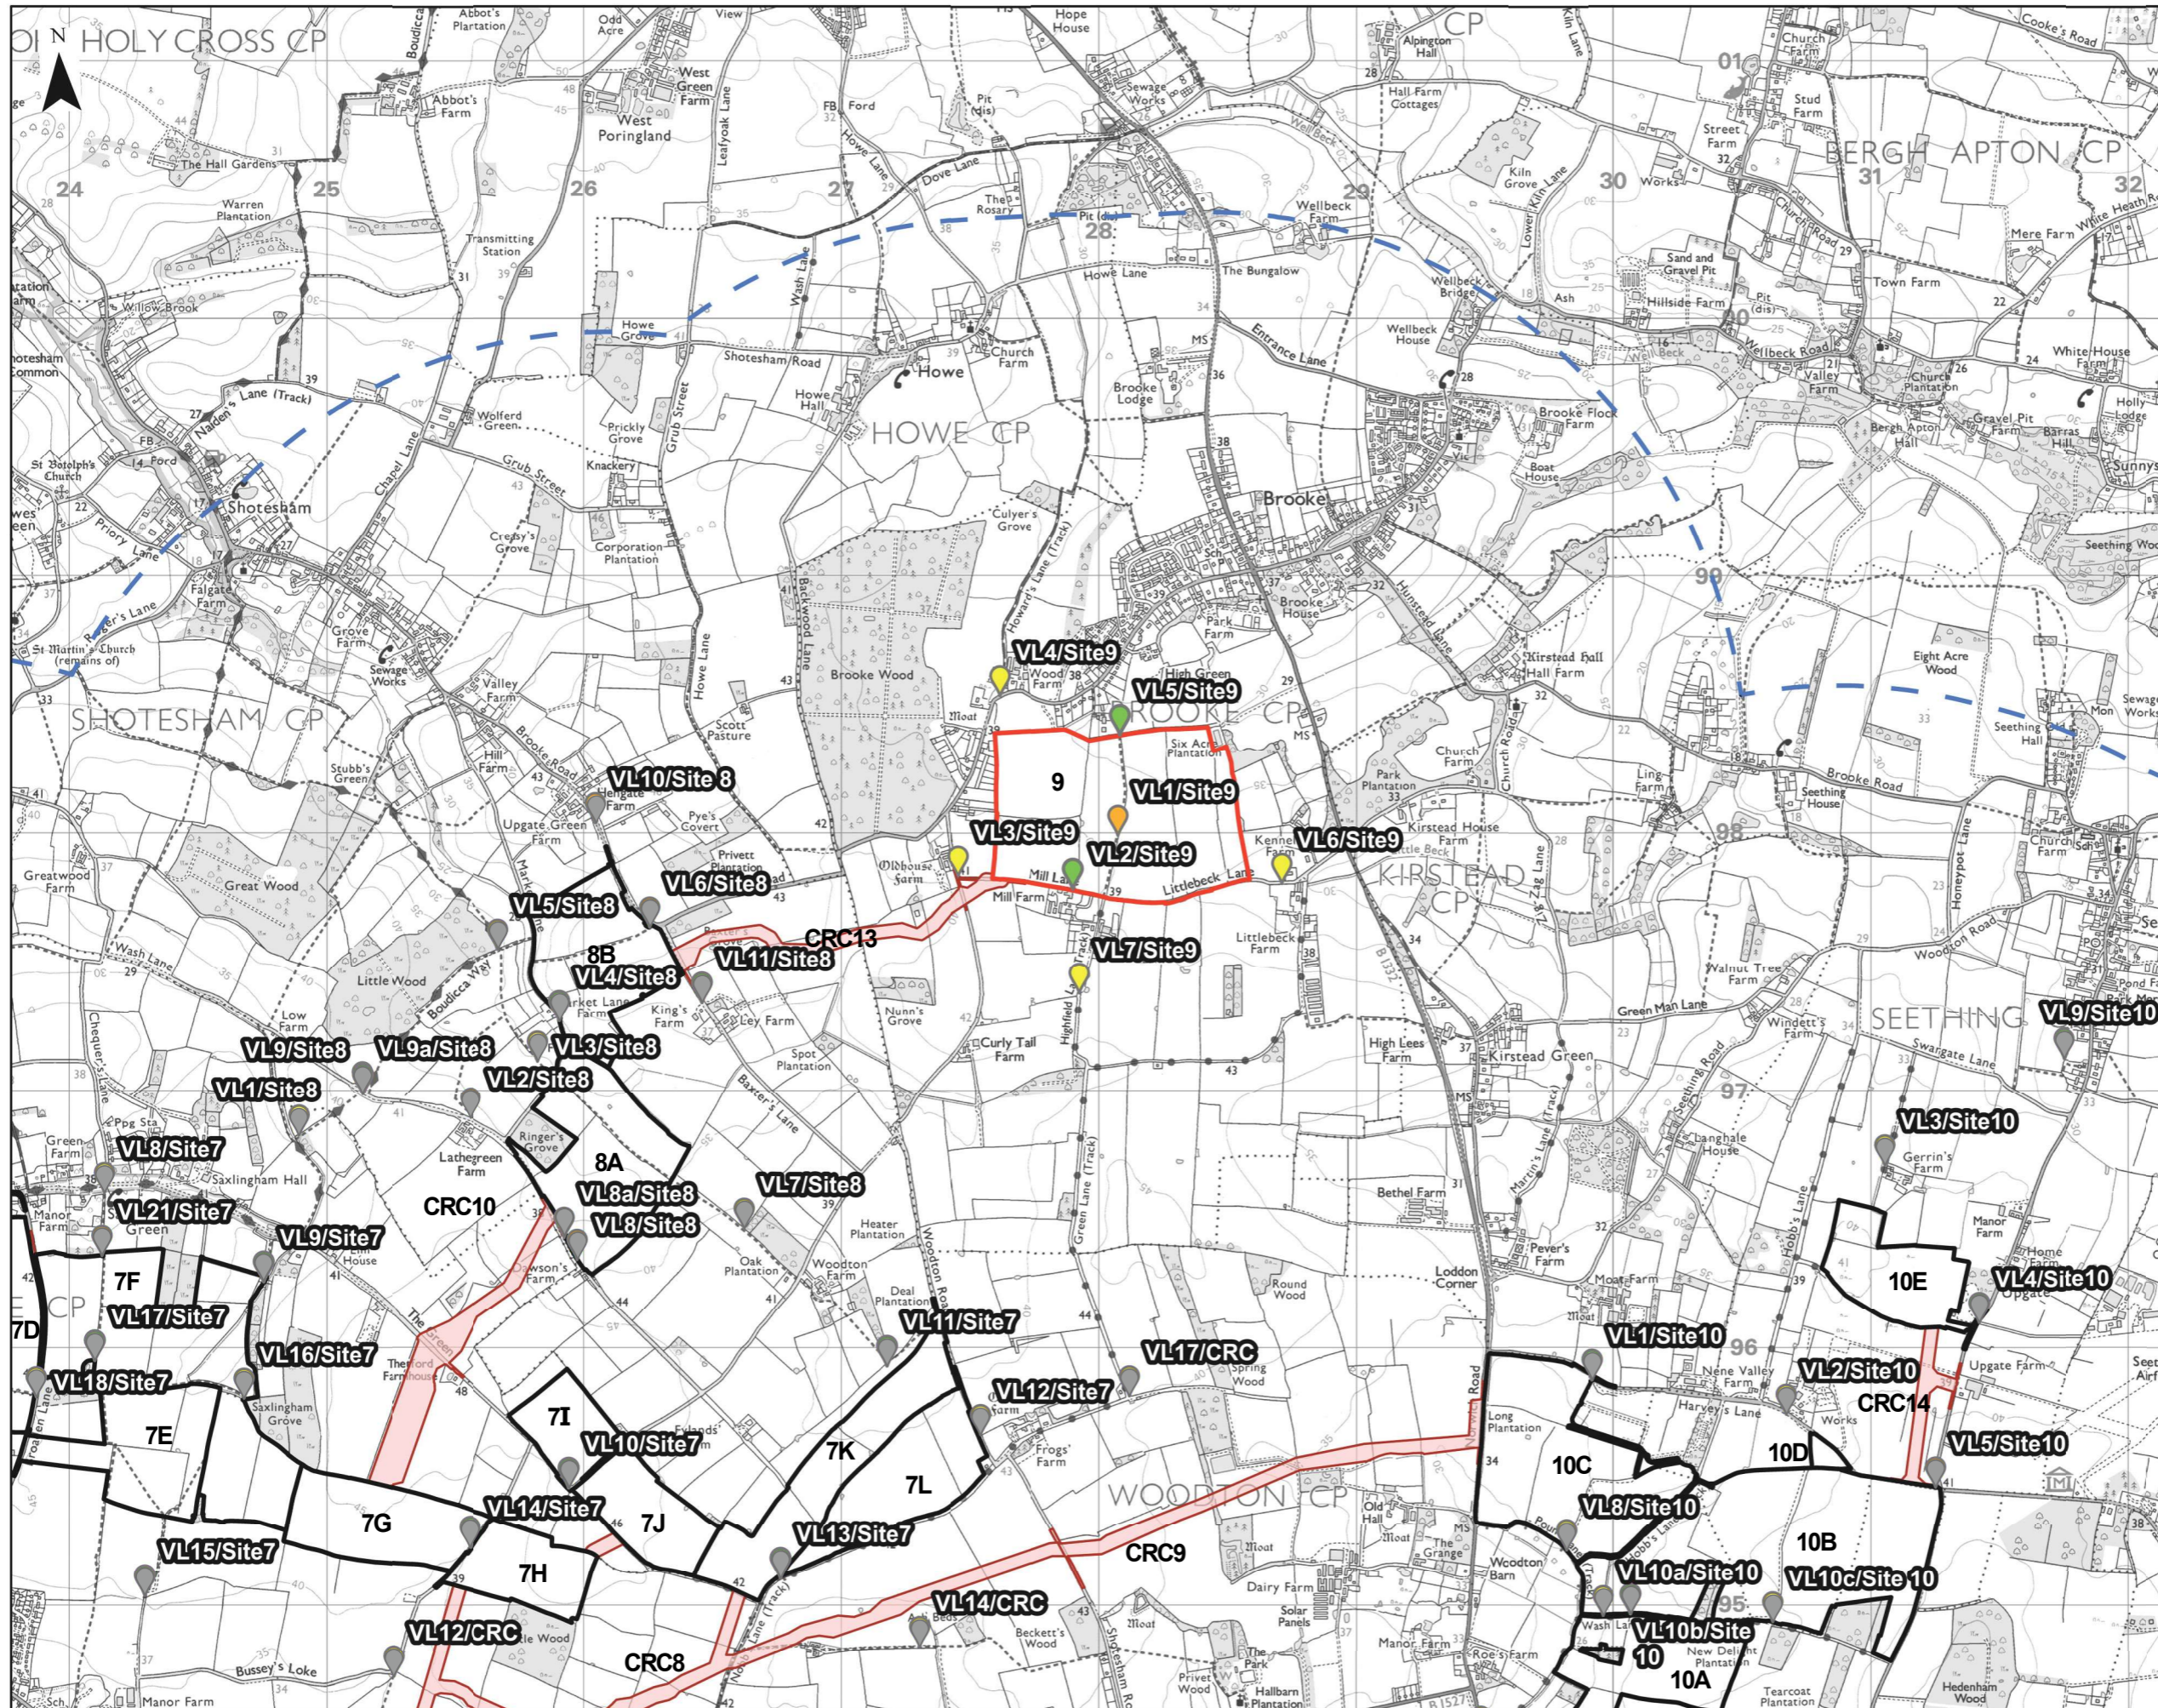

**Legend**

- The Site Boundary
- Cable Route Corridor
- Study Area
- View Location Only
- View Location and Visualisation: Photomontage
- View Location and Visualisation: Photowire

**Key**

- VL : View Location
- CRC : Cable Route Corridor
- BESS : Battery Energy Storage Systems

### Legend

- The Site Boundary (Site 10)
- The Site Boundary (other Sites within Site boundary)
- Cable Route Corridor
- Study Area
- View Location Only
- View Location and Visualisation: Photomontage
- View Location and Visualisation: Photowire
- View Locations relating to other Sites and The Cable Route Corridor

**Key**  
 VL :View Location  
 CRC :Cable Route Corridor  
 BESS: Battery Energy Storage Systems

**Legend**

- The Site Boundary (Site 9)
- The Site Boundary (other Sites within Site boundary)
- Cable Route Corridor
- Study Area
- View Location Only
- View Location and Visualisation: Photomontage
- View Location and Visualisation: Photowire
- View Locations relating to other Sites and The Cable Route Corridor

### Legend

- The Site Boundary (Site 5)
- The Site Boundary (other Sites within Site boundary)
- Cable Route Corridor
- Study Area
- View Location Only
- View Location and Visualisation: Photomontage
- View Location and Visualisation: Photowire
- View Locations relating to other Sites and The Cable Route Corridor