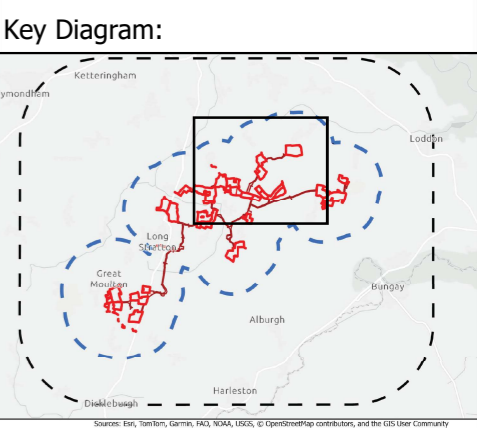

### Legend

- The Site Boundary (Site 10)
- The Site Boundary (other Sites within Site boundary)
- Cable Route Corridor
- Study Area
- View Location Only
- View Location and Visualisation: Photomontage
- View Location and Visualisation: Photowire
- View Locations relating to other Sites and The Cable Route Corridor

**Key**  
 VL :View Location  
 CRC :Cable Route Corridor  
 BESS: Battery Energy Storage Systems

**Legend**

- The Site Boundary (Site 9)
- The Site Boundary (other Sites within Site boundary)
- Cable Route Corridor
- Study Area
- View Location Only
- View Location and Visualisation: Photomontage
- View Location and Visualisation: Photowire
- View Locations relating to other Sites and The Cable Route Corridor

**Key**

VL : View Location  
 CRC : Cable Route Corridor  
 BESS : Battery Energy Storage Systems

**Legend**

- The Site Boundary (Site 8)
- The Site Boundary (other Sites within Site boundary)
- Cable Route Corridor
- Study Area
- View Location Only
- View Location and Visualisation: Photomontage
- View Location and Visualisation: Photowire
- View Locations relating to other Sites and The Cable Route Corridor

**Key**

- VL : View Location
- CRC : Cable Route Corridor
- BESS : Battery Energy Storage Systems

**Legend**

- The Site Boundary (Site 7)
- The Site Boundary (other Sites within Site boundary)
- Cable Route Corridor
- Study Area
- View Location Only
- View Location and Visualisation: Photomontage
- View Location and Visualisation: Photowire
- View Locations relating to other Sites and The Cable Route Corridor