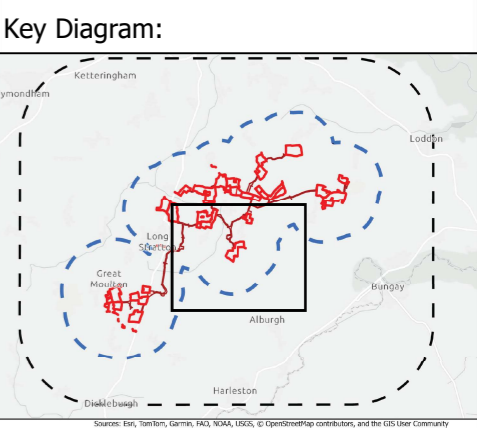

### Legend

- The Site Boundary (Site 5)
- The Site Boundary (other Sites within Site boundary)
- Cable Route Corridor
- Study Area
- View Location Only
- View Location and Visualisation: Photomontage
- View Location and Visualisation: Photowire
- View Locations relating to other Sites and The Cable Route Corridor

Key  
 VL :View Location  
 CRC :Cable Route Corridor  
 BESS:Battery Energy Storage Systems

- Legend**
- The Site Boundary (Site 4)
  - The Site Boundary (other Sites within Site boundary)
  - Cable Route Corridor
  - Study Area
  - View Location Only
  - View Location and Visualisation: Photomontage
  - View Location and Visualisation: Photowire
  - View Locations relating to other Sites and The Cable Route Corridor
- Key**
- VL : View Location
  - CRC : Cable Route Corridor
  - BESS: Battery Energy Storage Systems

**Legend**

- The Site Boundary (Site 3)
- The Site Boundary (other Sites within Site boundary)
- Cable Route Corridor
- Study Area
- View Location Only
- View Location and Visualisation: Photomontage
- View Location and Visualisation: Photowire
- View Locations relating to other Sites and The Cable Route Corridor

**Key**

- VL : View Location
- CRC : Cable Route Corridor
- BESS: Battery Energy Storage Systems

**Legend**

- The Site Boundary (Site 2)
- The Site Boundary (other Sites within Site boundary)
- Cable Route Corridor
- Study Area
- View Location Only
- View Location and Visualisation: Photomontage
- View Location and Visualisation: Photowire
- View Locations relating to other Sites and The Cable Route Corridor