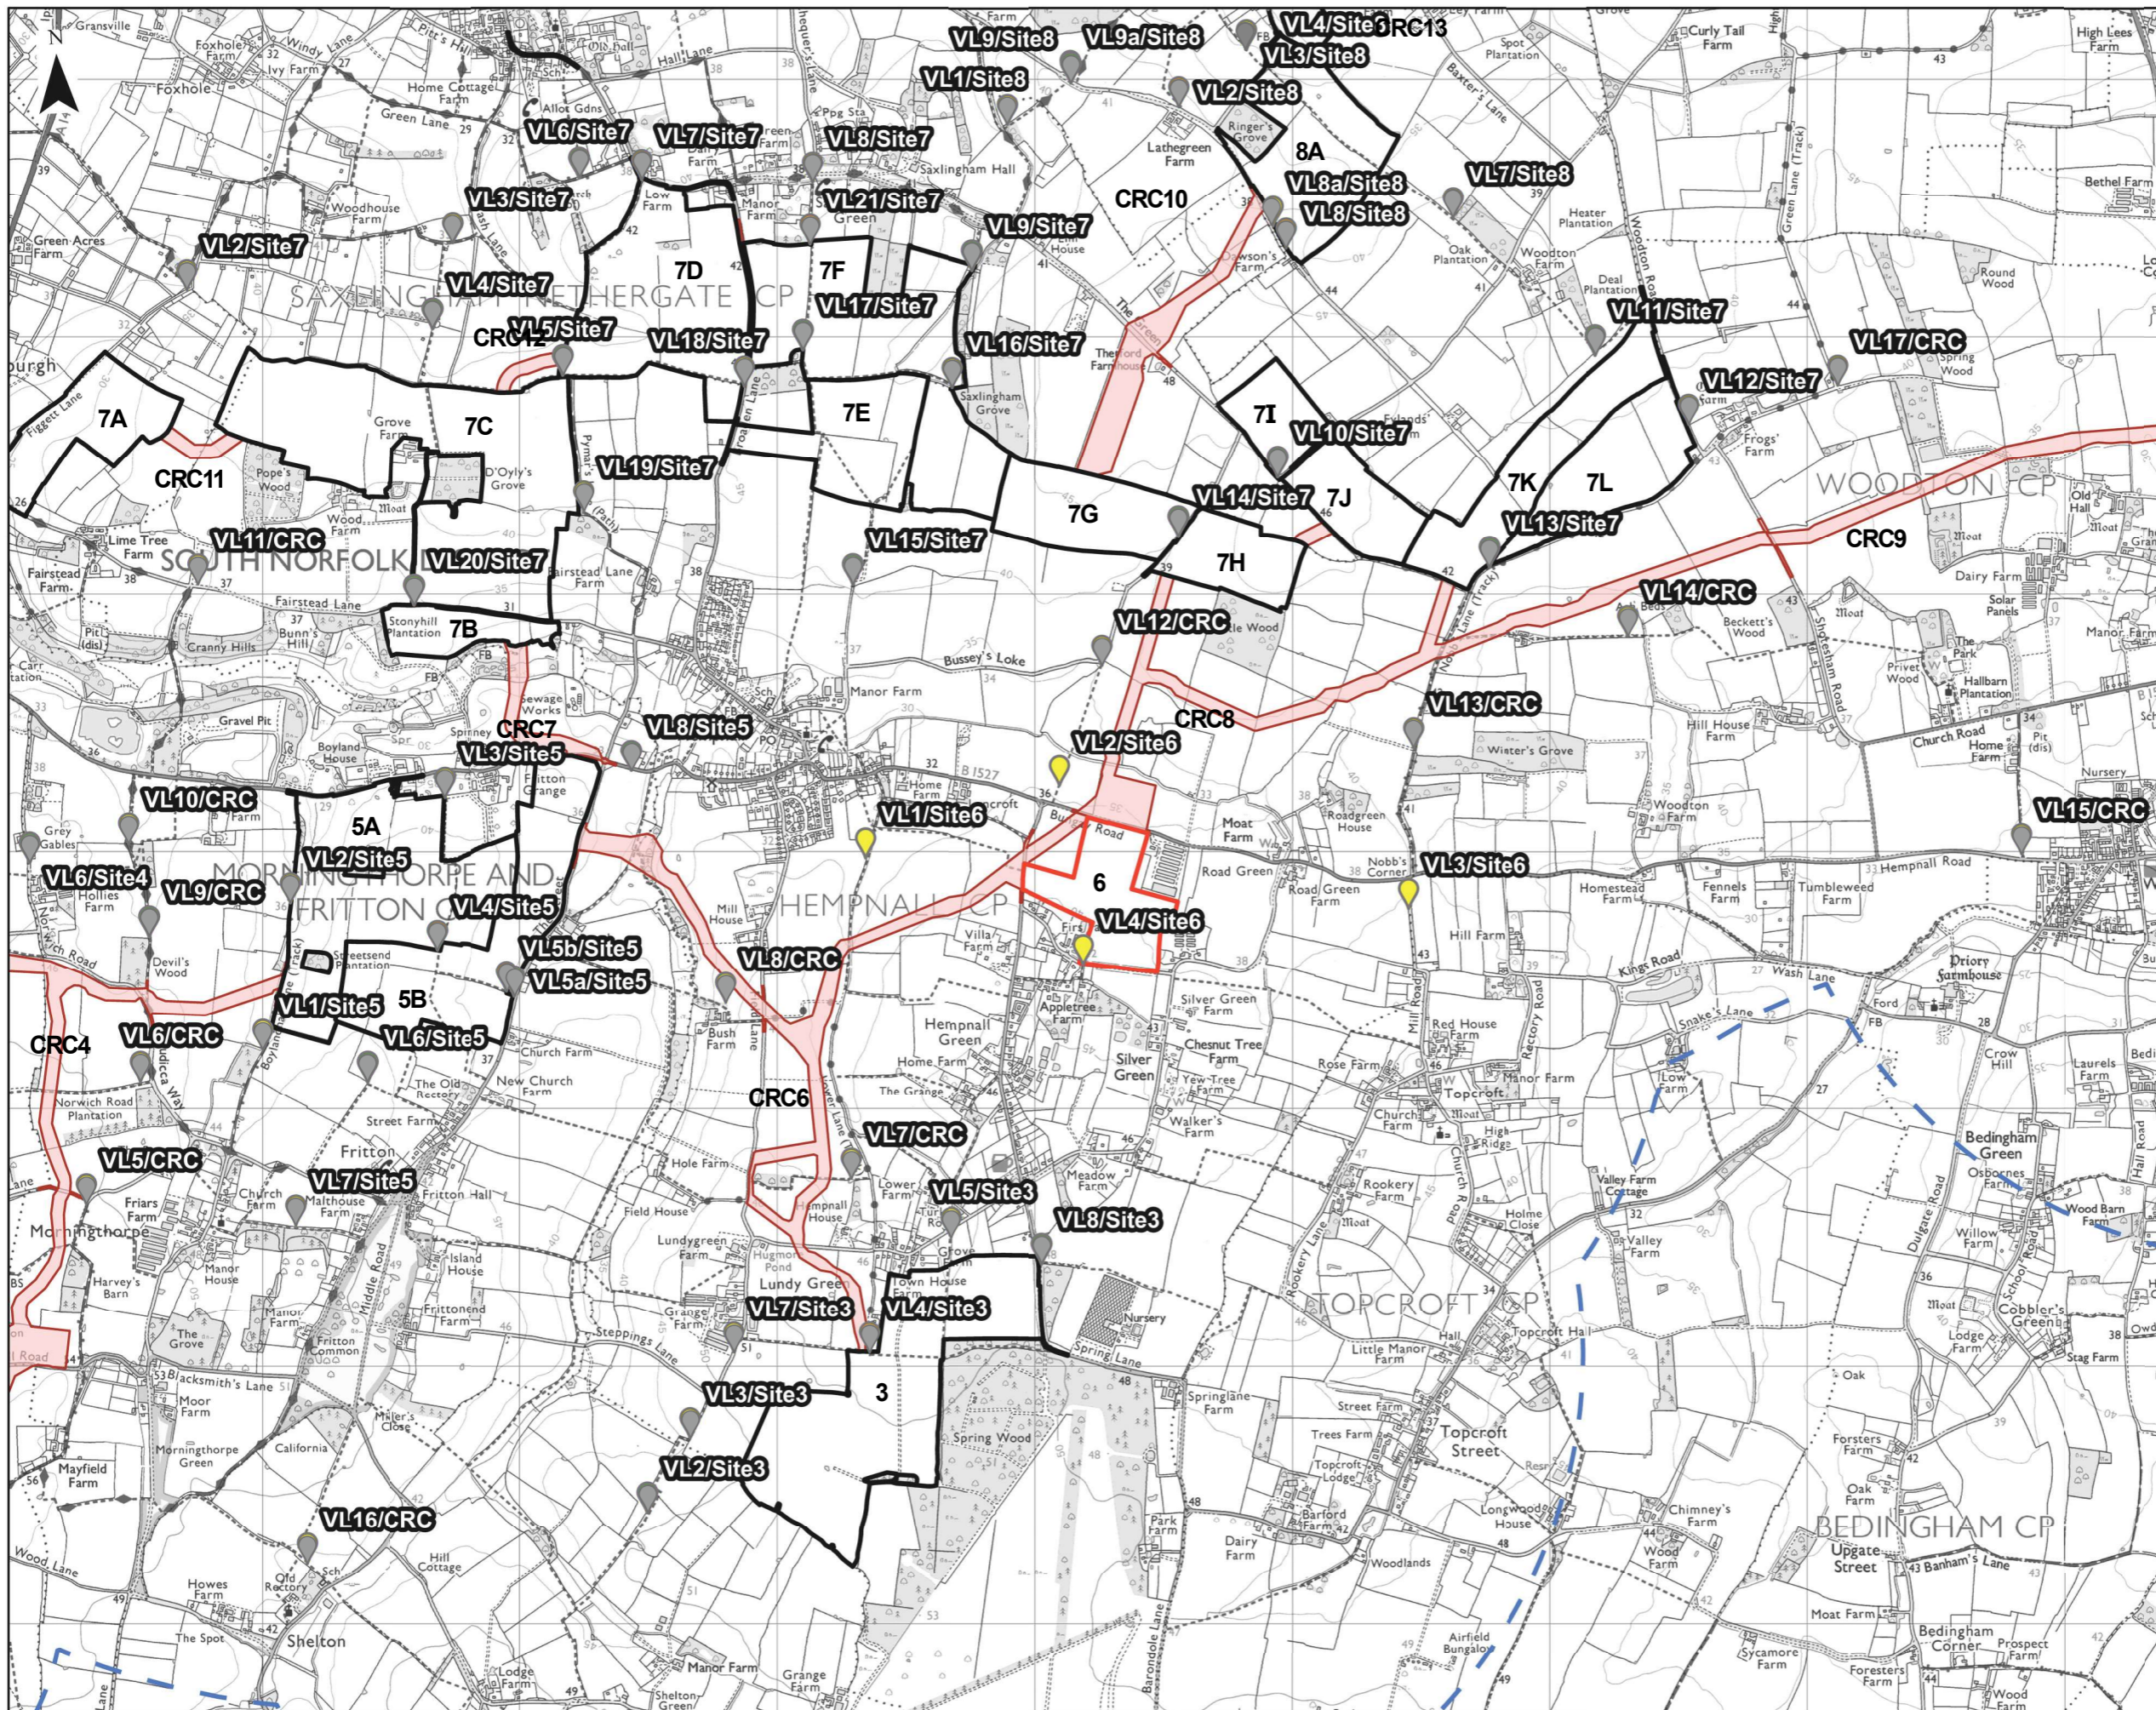

### Legend

- The Site Boundary (Site 10)
- The Site Boundary (other Sites within Site boundary)
- Cable Route Corridor
- Study Area
- View Location Only
- View Location and Visualisation: Photomontage
- View Location and Visualisation: Photowire
- View Locations relating to other Sites and The Cable Route Corridor

**Key**

- VL : View Location
- CRC : Cable Route Corridor
- BESS : Battery Energy Storage Systems

**Legend**

- The Site Boundary (Site 7)
- The Site Boundary (other Sites within Site boundary)
- Cable Route Corridor
- Study Area
- View Location Only
- View Location and Visualisation: Photomontage
- View Location and Visualisation: Photowire
- View Locations relating to other Sites and The Cable Route Corridor

**Key**

- VL : View Location
- CRC : Cable Route Corridor
- BESS: Battery Energy Storage Systems

**Legend**

- The Site Boundary (Site 6)
- The Site Boundary (other Sites within Site boundary)
- Cable Route Corridor
- Study Area
- View Location Only
- View Locations relating to other Sites and The Cable Route Corridor

### Legend

- The Site Boundary (Site 5)
- The Site Boundary (other Sites within Site boundary)
- Cable Route Corridor
- Study Area
- View Location Only
- View Location and Visualisation: Photomontage
- View Location and Visualisation: Photowire
- View Locations relating to other Sites and The Cable Route Corridor