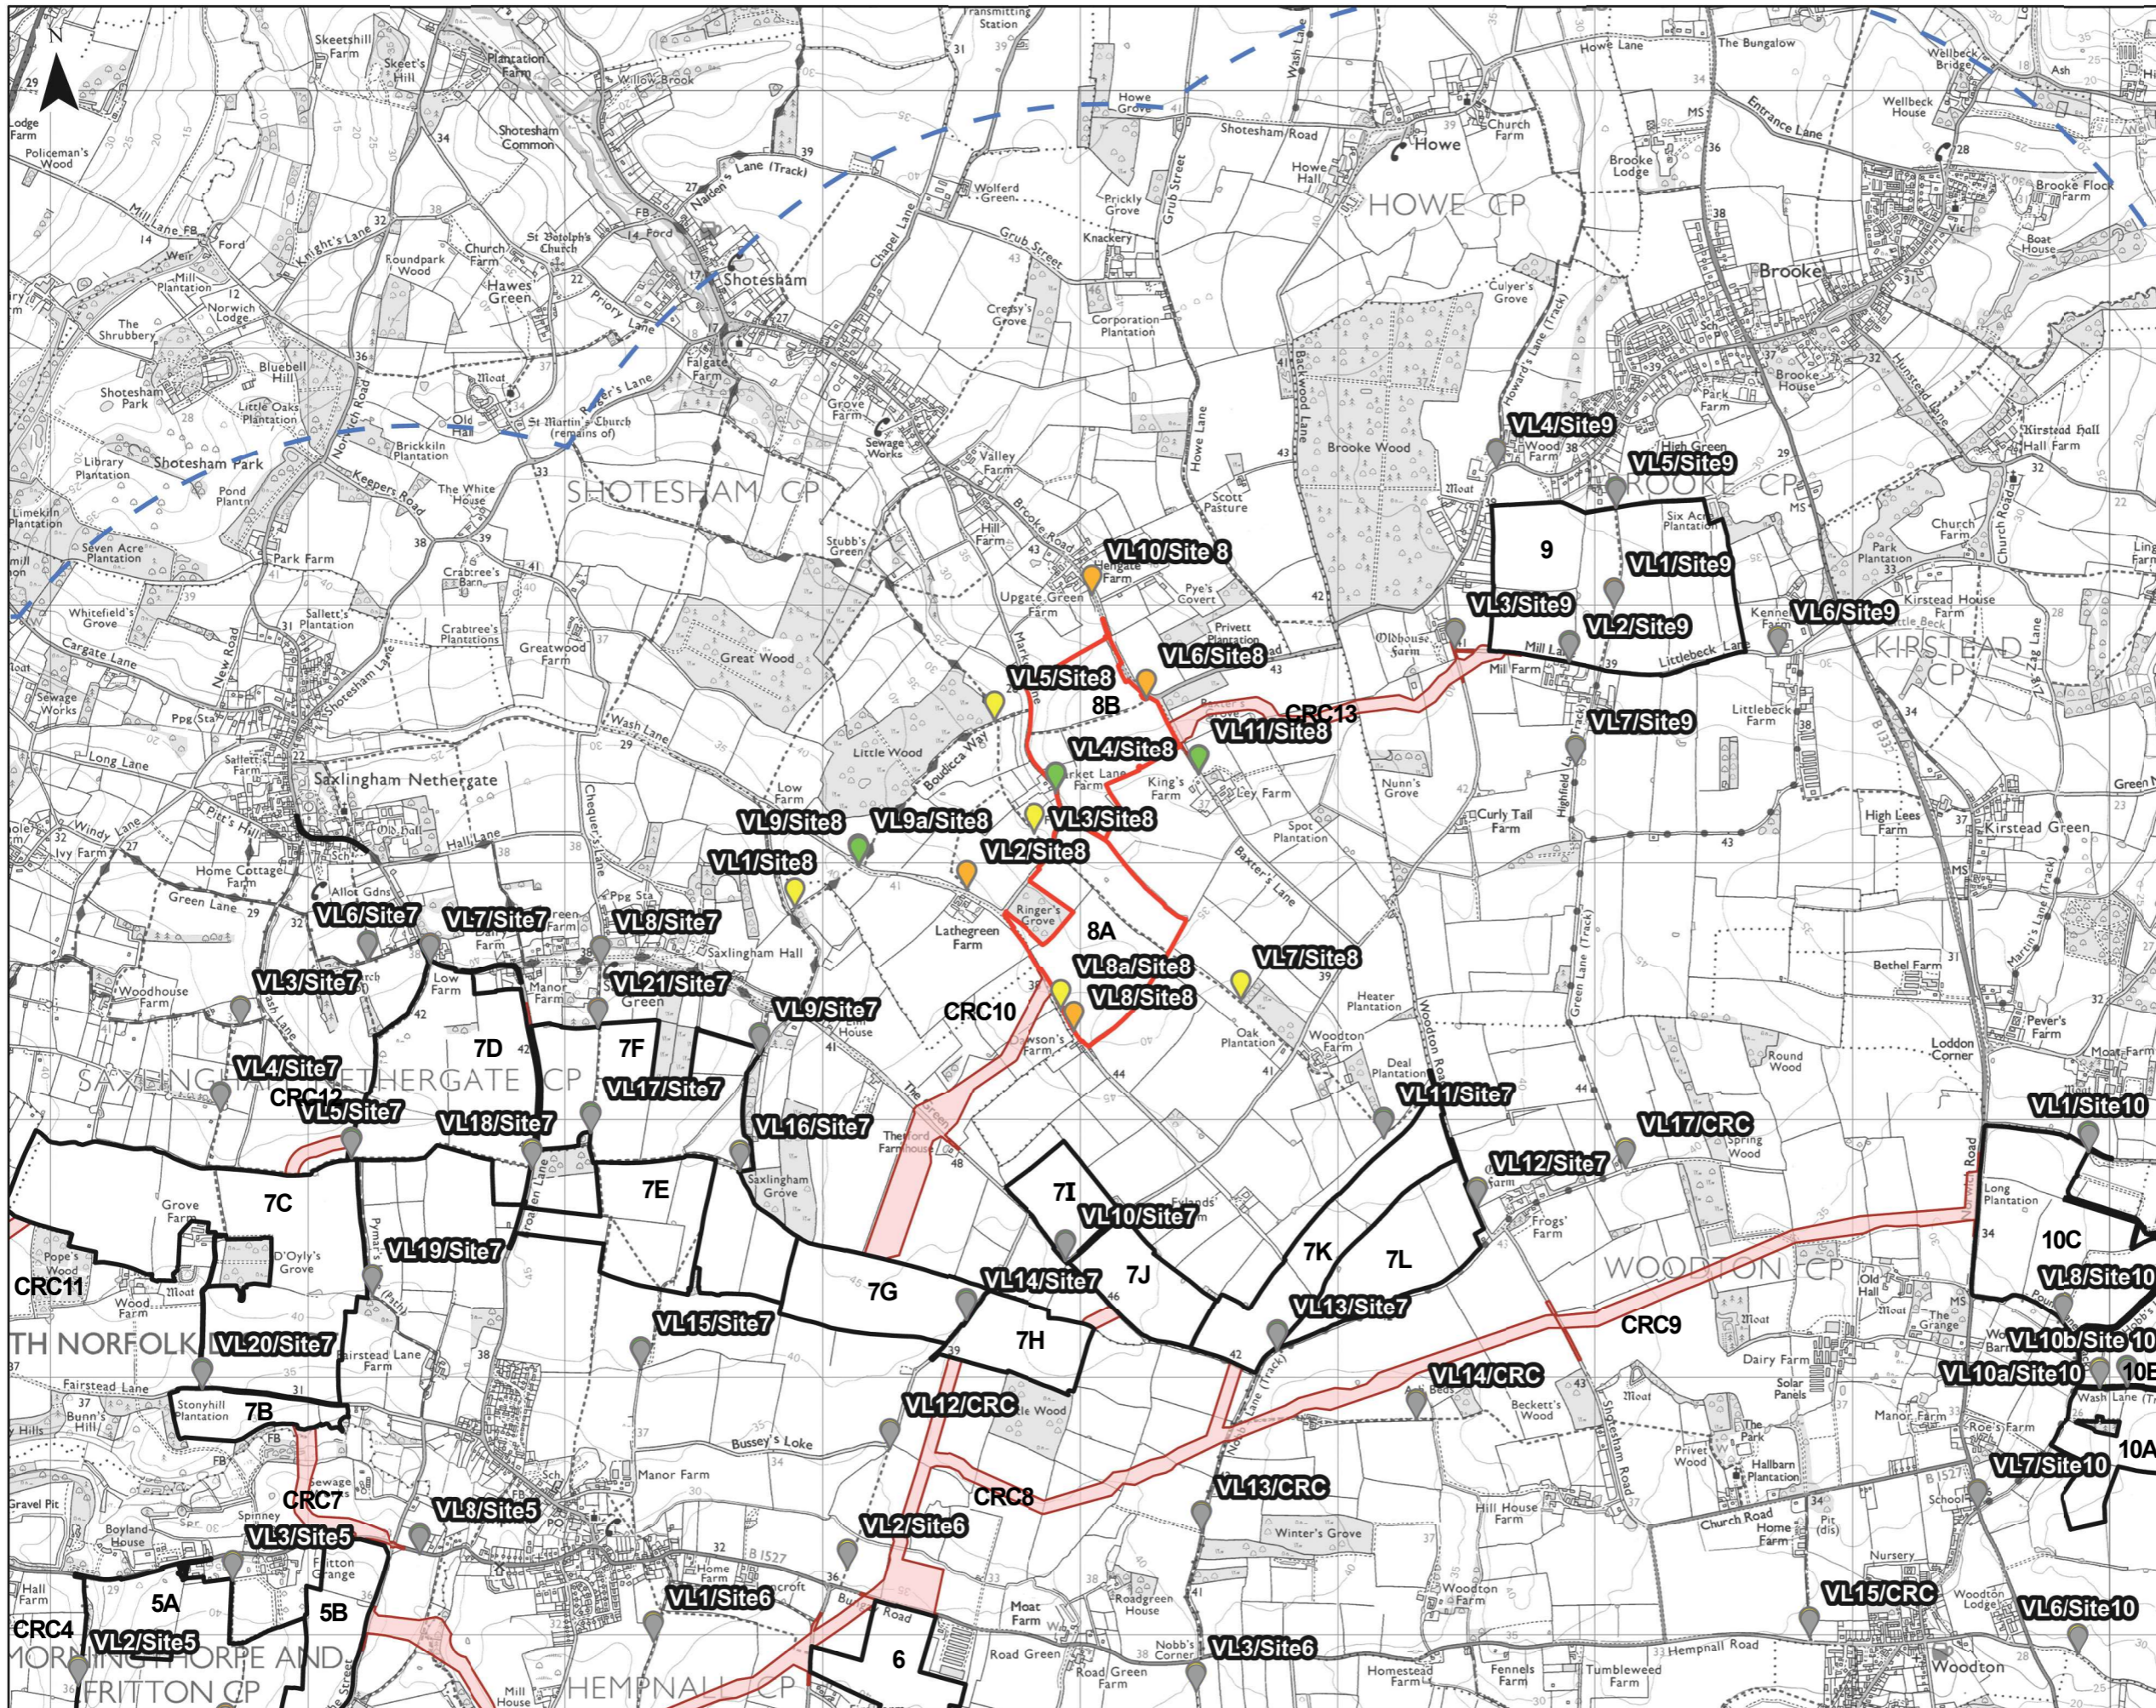

### Legend

- The Site Boundary (Site 10)
- The Site Boundary (other Sites within Site boundary)
- Cable Route Corridor
- Study Area
- View Location Only
- View Location and Visualisation: Photomontage
- View Location and Visualisation: Photowire
- View Locations relating to other Sites and The Cable Route Corridor

**Key**  
 VL :View Location  
 CRC :Cable Route Corridor  
 BESS: Battery Energy Storage Systems

**Legend**

- The Site Boundary (Site 9)
- The Site Boundary (other Sites within Site boundary)
- Cable Route Corridor
- Study Area
- View Location Only
- View Location and Visualisation: Photomontage
- View Location and Visualisation: Photowire
- View Locations relating to other Sites and The Cable Route Corridor

**Key**

VL : View Location  
 CRC : Cable Route Corridor  
 BESS : Battery Energy Storage Systems

**Legend**

- The Site Boundary (Site 8)
- The Site Boundary (other Sites within Site boundary)
- Cable Route Corridor
- Study Area
- View Location Only
- View Location and Visualisation: Photomontage
- View Location and Visualisation: Photowire
- View Locations relating to other Sites and The Cable Route Corridor

### Legend

- The Site Boundary (Site 5)
- The Site Boundary (other Sites within Site boundary)
- Cable Route Corridor
- Study Area
- View Location Only
- View Location and Visualisation: Photomontage
- View Location and Visualisation: Photowire
- View Locations relating to other Sites and The Cable Route Corridor