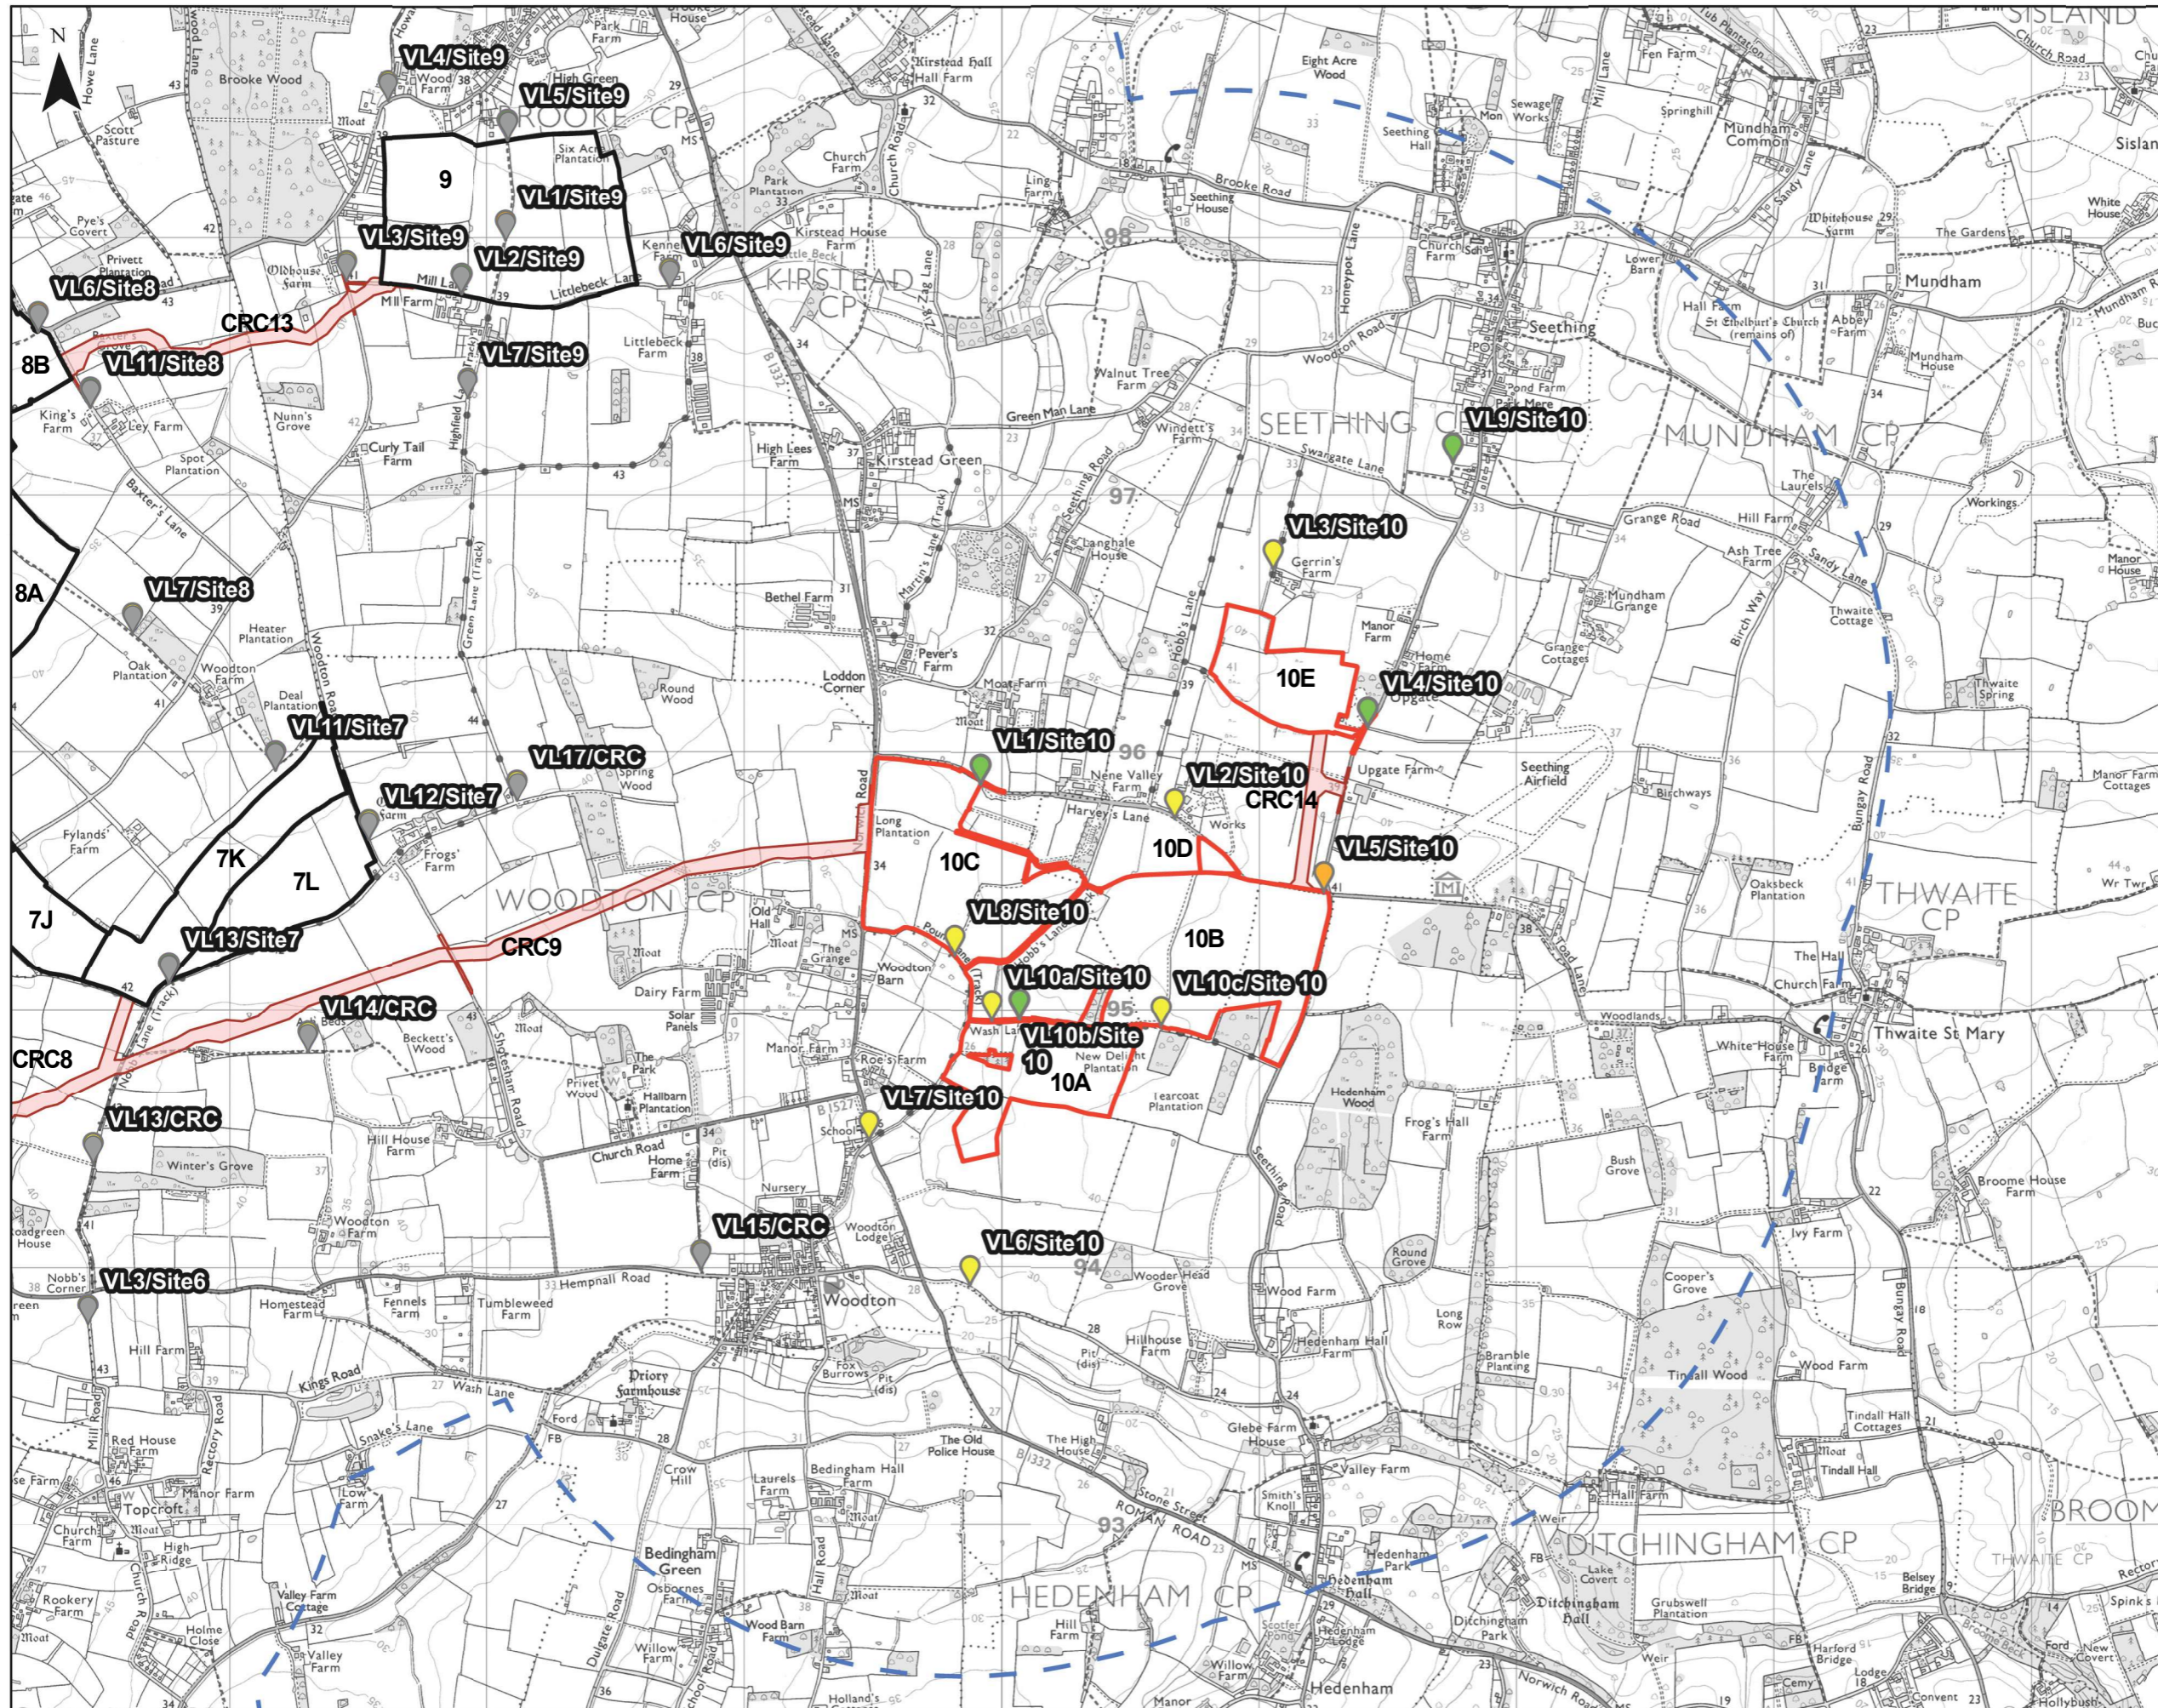

**Legend**

- The Site Boundary
- Cable Route Corridor
- Study Area
- View Location Only
- View Location and Visualisation: Photomontage
- View Location and Visualisation: Photowire

**Key**

- VL : View Location
- CRC : Cable Route Corridor
- BESS : Battery Energy Storage Systems

### Legend

- The Site Boundary (Site 10)
- The Site Boundary (other Sites within Site boundary)
- Cable Route Corridor
- Study Area
- View Location Only
- View Location and Visualisation: Photomontage
- View Location and Visualisation: Photowire
- View Locations relating to other Sites and The Cable Route Corridor

**Key**  
 VL :View Location  
 CRC :Cable Route Corridor  
 BESS: Battery Energy Storage Systems

**Legend**

- The Site Boundary (Site 9)
- The Site Boundary (other Sites within Site boundary)
- Cable Route Corridor
- Study Area
- View Location Only
- View Location and Visualisation: Photomontage
- View Location and Visualisation: Photowire
- View Locations relating to other Sites and The Cable Route Corridor

### Legend

- The Site Boundary (Site 5)
- The Site Boundary (other Sites within Site boundary)
- Cable Route Corridor
- Study Area
- View Location Only
- View Location and Visualisation: Photomontage
- View Location and Visualisation: Photowire
- View Locations relating to other Sites and The Cable Route Corridor