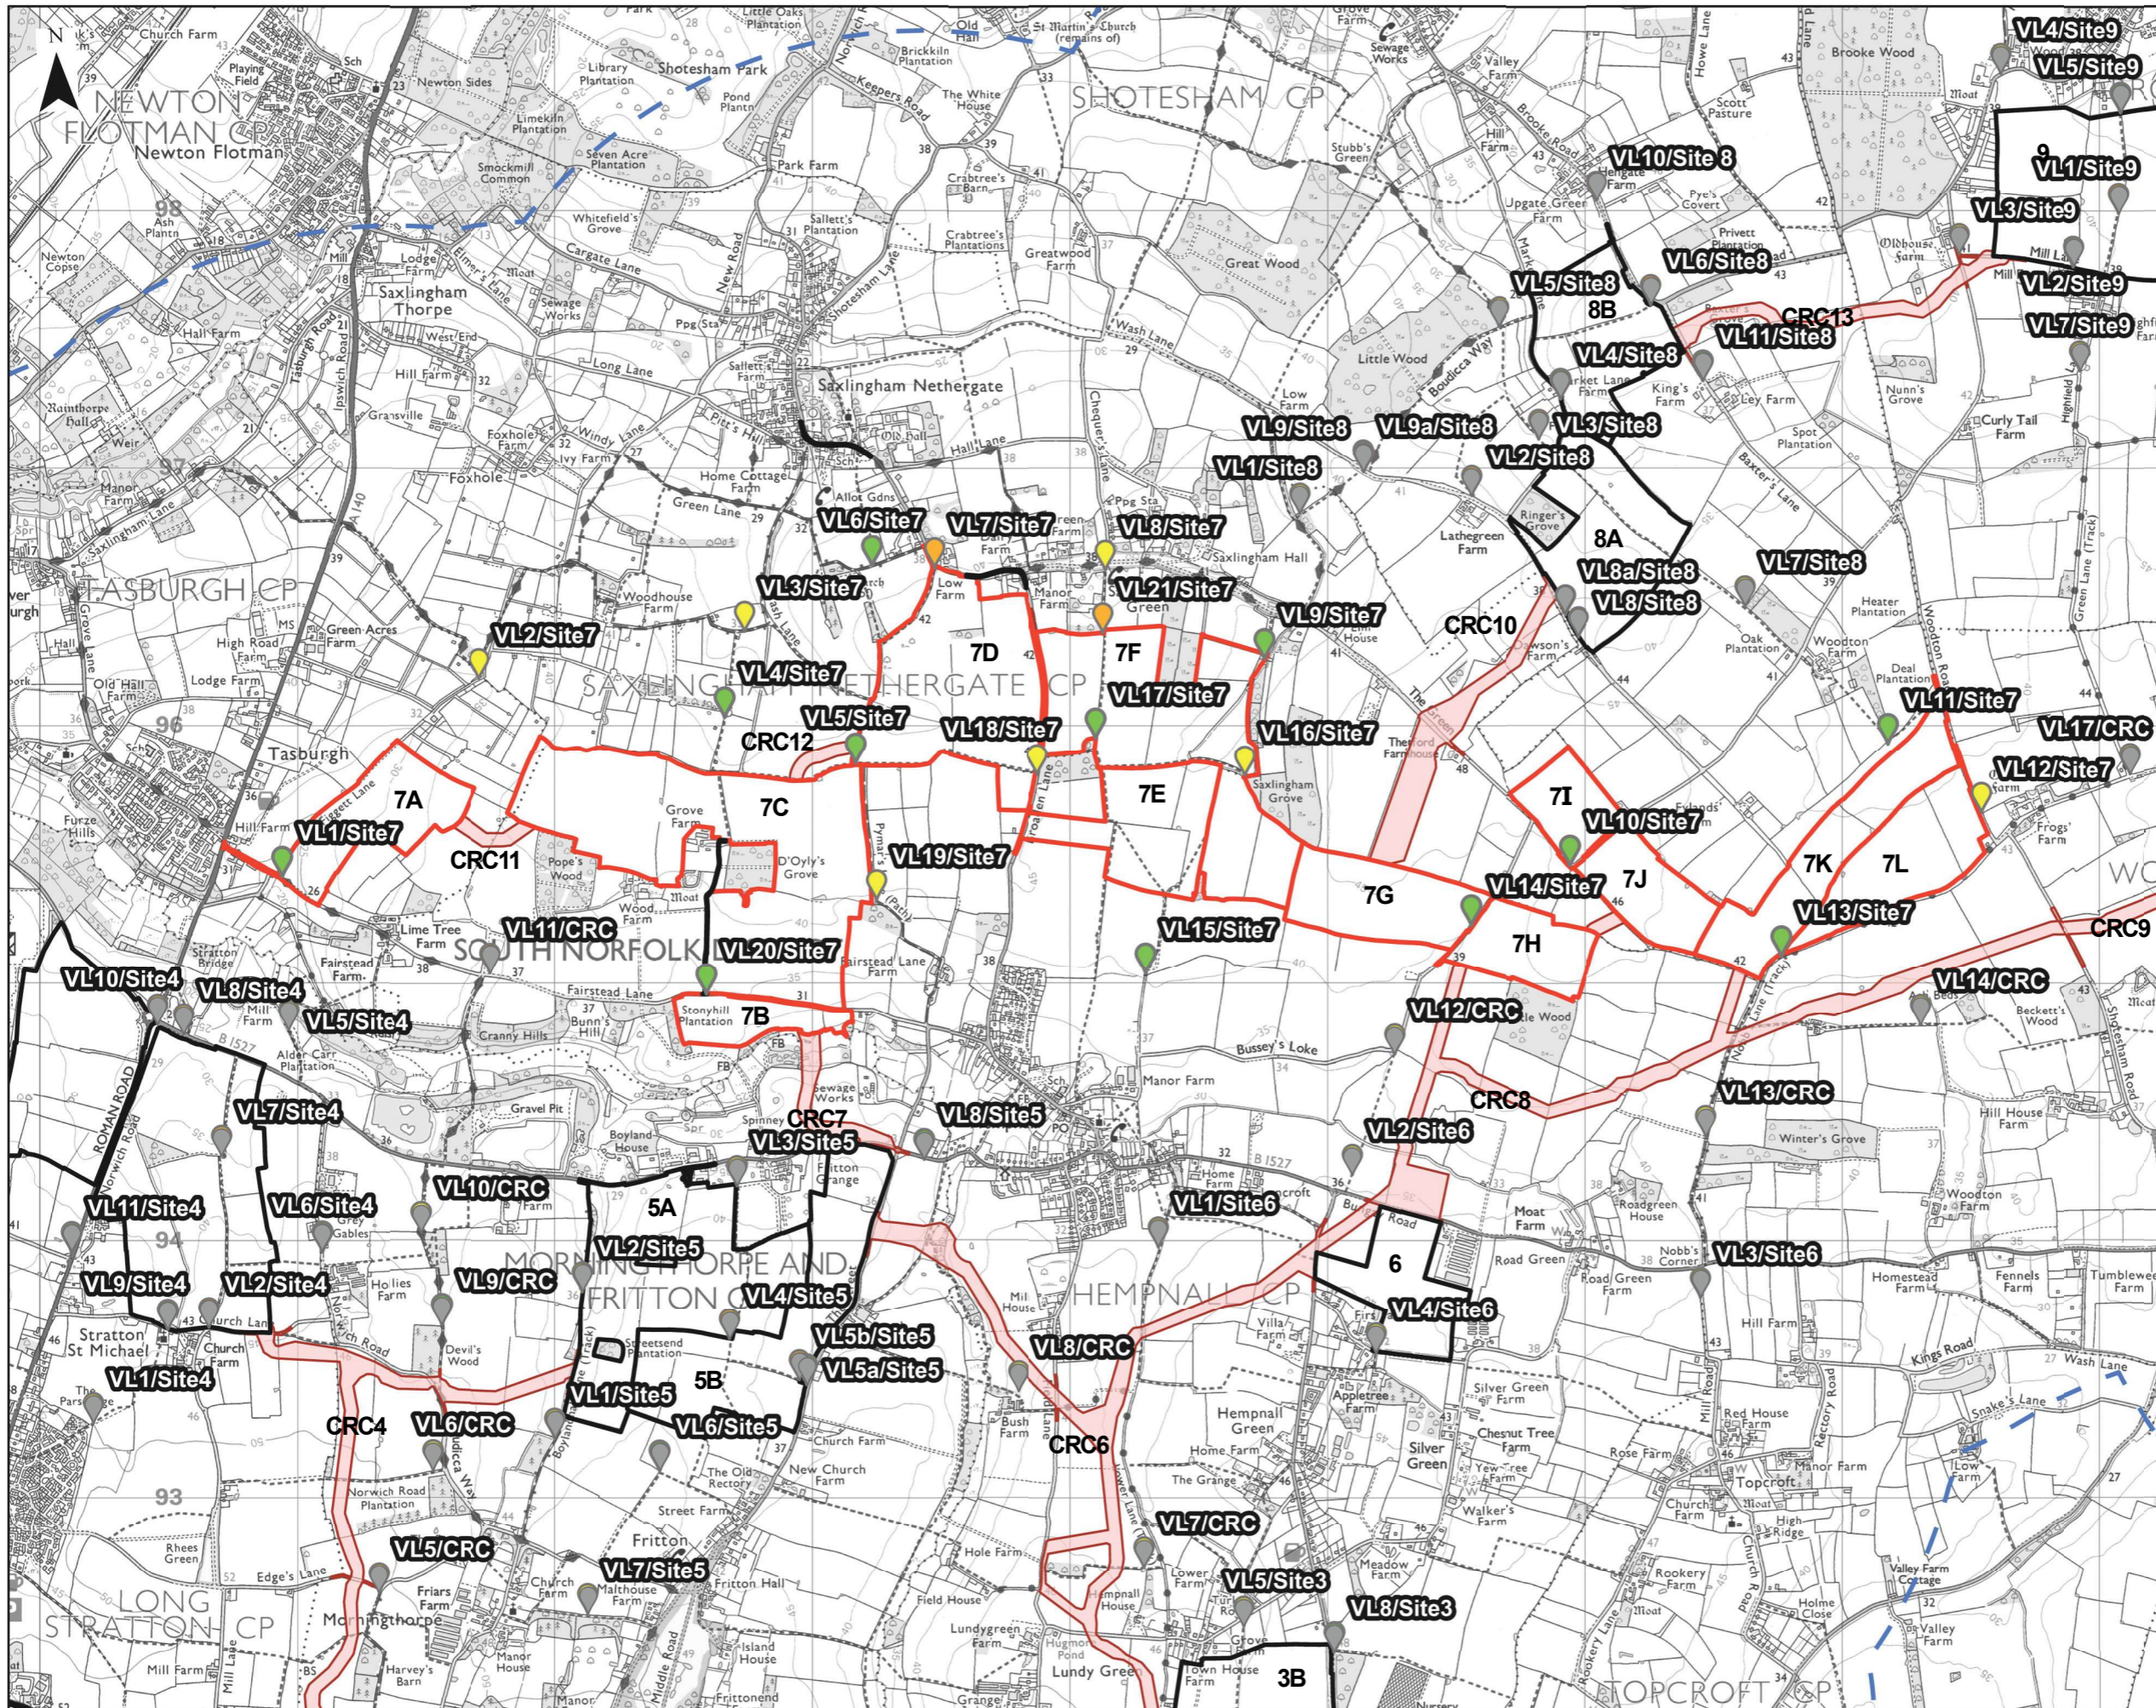

### Legend

- The Site Boundary (Site 10)
- The Site Boundary (other Sites within Site boundary)
- Cable Route Corridor
- Study Area
- View Location Only
- View Location and Visualisation: Photomontage
- View Location and Visualisation: Photowire
- View Locations relating to other Sites and The Cable Route Corridor

**Key**  
 VL :View Location  
 CRC :Cable Route Corridor  
 BESS: Battery Energy Storage Systems

**Legend**

- The Site Boundary (Site 9)
- The Site Boundary (other Sites within Site boundary)
- Cable Route Corridor
- Study Area
- View Location Only
- View Location and Visualisation: Photomontage
- View Location and Visualisation: Photowire
- View Locations relating to other Sites and The Cable Route Corridor

**Key**

VL : View Location  
 CRC : Cable Route Corridor  
 BESS : Battery Energy Storage Systems

**Legend**

- The Site Boundary (Site 8)
- The Site Boundary (other Sites within Site boundary)
- Cable Route Corridor
- Study Area
- View Location Only
- View Location and Visualisation: Photomontage
- View Location and Visualisation: Photowire
- View Locations relating to other Sites and The Cable Route Corridor

**Key**

- VL : View Location
- CRC : Cable Route Corridor
- BESS : Battery Energy Storage Systems

**Legend**

- The Site Boundary (Site 7)
- The Site Boundary (other Sites within Site boundary)
- Cable Route Corridor
- Study Area
- View Location Only
- View Location and Visualisation: Photomontage
- View Location and Visualisation: Photowire
- View Locations relating to other Sites and The Cable Route Corridor