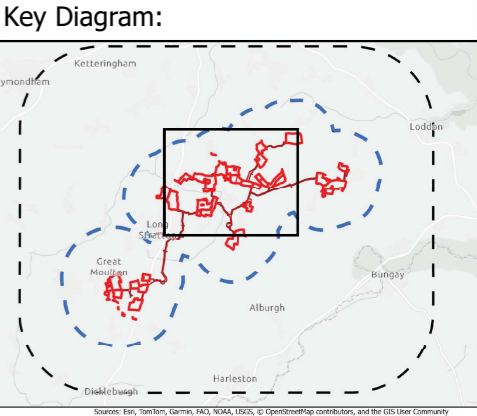

### Legend

- The Site Boundary (Site 10)
- The Site Boundary (other Sites within Site boundary)
- Cable Route Corridor
- Study Area
- View Location Only
- View Location and Visualisation: Photomontage
- View Location and Visualisation: Photowire
- View Locations relating to other Sites and The Cable Route Corridor

**Key**

VL : View Location  
 CRC : Cable Route Corridor  
 BESS : Battery Energy Storage Systems

**Legend**

- The Site Boundary (Site 8)
- The Site Boundary (other Sites within Site boundary)
- Cable Route Corridor
- Study Area
- View Location Only
- View Location and Visualisation: Photomontage
- View Location and Visualisation: Photowire
- View Locations relating to other Sites and The Cable Route Corridor

**Key**

- VL : View Location
- CRC : Cable Route Corridor
- BESS : Battery Energy Storage Systems

**Legend**

- The Site Boundary (Site 7)
- The Site Boundary (other Sites within Site boundary)
- Cable Route Corridor
- Study Area
- View Location Only
- View Location and Visualisation: Photomontage
- View Location and Visualisation: Photowire
- View Locations relating to other Sites and The Cable Route Corridor

**Key**

- VL : View Location
- CRC : Cable Route Corridor
- BESS: Battery Energy Storage Systems

**Legend**

- The Site Boundary (Site 6)
- The Site Boundary (other Sites within Site boundary)
- Cable Route Corridor
- Study Area
- View Location Only
- View Locations relating to other Sites and The Cable Route Corridor