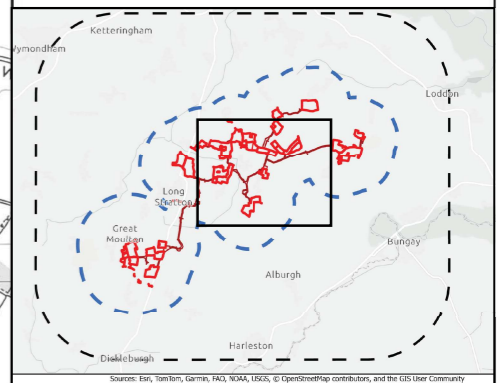

**Key**

- VL : View Location
- CRC : Cable Route Corridor
- BESS : Battery Energy Storage Systems

**Legend**

- The Site Boundary (Site 7)
- The Site Boundary (other Sites within Site boundary)
- Cable Route Corridor
- Study Area
- View Location Only
- View Location and Visualisation: Photomontage
- View Location and Visualisation: Photowire
- View Locations relating to other Sites and The Cable Route Corridor

**Key**

- VL : View Location
- CRC : Cable Route Corridor
- BESS: Battery Energy Storage Systems

**Legend**

- The Site Boundary (Site 6)
- The Site Boundary (other Sites within Site boundary)
- Cable Route Corridor
- Study Area
- View Location Only
- View Locations relating to other Sites and The Cable Route Corridor

**Key**  
 VL :View Location  
 CRC :Cable Route Corridor  
 BESS: Battery Energy Storage Systems

**Key Diagram:**

### Legend

- The Site Boundary (Site 5)
- The Site Boundary (other Sites within Site boundary)
- Cable Route Corridor
- Study Area
- View Location Only
- View Location and Visualisation: Photomontage
- View Location and Visualisation: Photowire
- View Locations relating to other Sites and The Cable Route Corridor