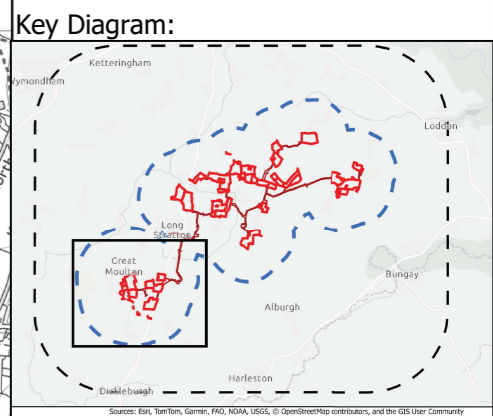

Legend

- The Site Boundary (Site 1)
- The Site Boundary (other Sites within Site boundary)
- Cable Route Corridor
- Study Area
- View Location Only
- View Location and Visualisation: Photomontage
- View Location and Visualisation: Photowire
- View Locations relating to other Sites and The Cable Route Corridor

Key
VL : View Location
CRC : Cable Route Corridor
BESS : Battery Energy Storage Systems