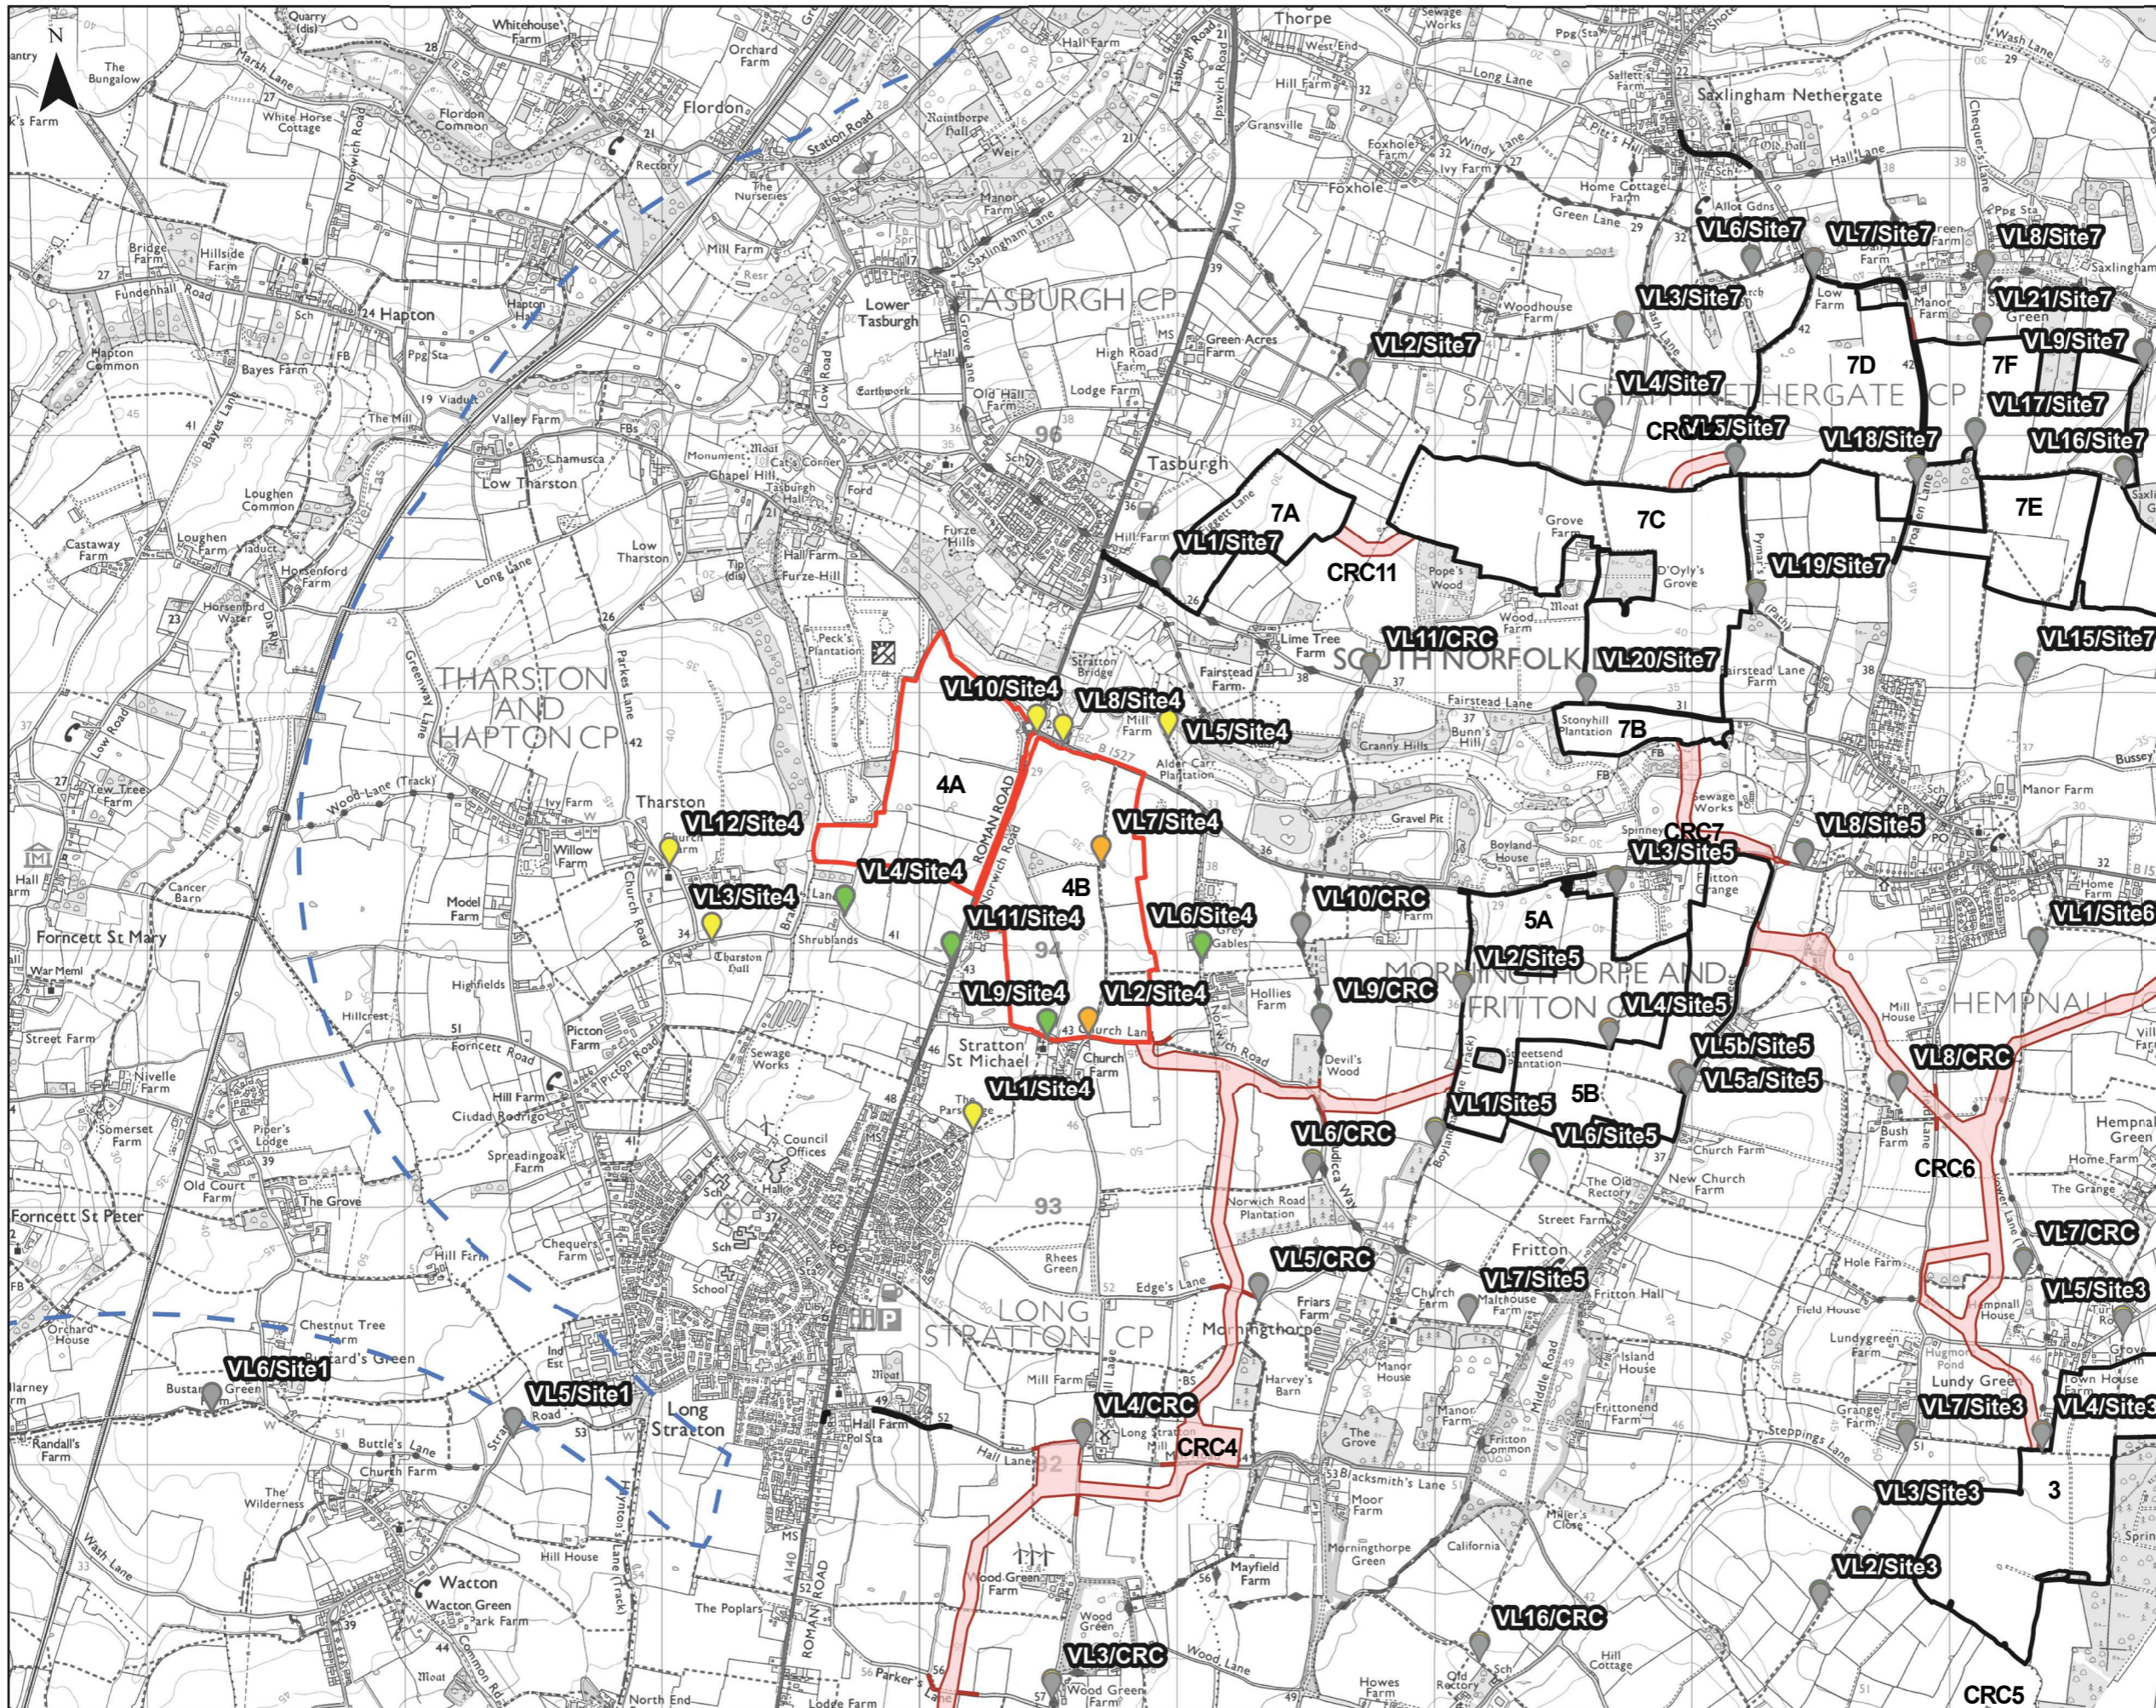

1. **Legend**
2. The Site Boundary (Site 4)
   - The Site Boundary (other Sites within Site boundary)
   - Cable Route Corridor
   - Study Area
   - View Location Only
   - View Location and Visualisation: Photomontage
   - View Location and Visualisation: Photowire
   - View Locations relating to other Sites and The Cable Route Corridor
3. **Key**
4. VL : View Location
   - CRC : Cable Route Corridor
   - BESS: Battery Energy Storage Systems